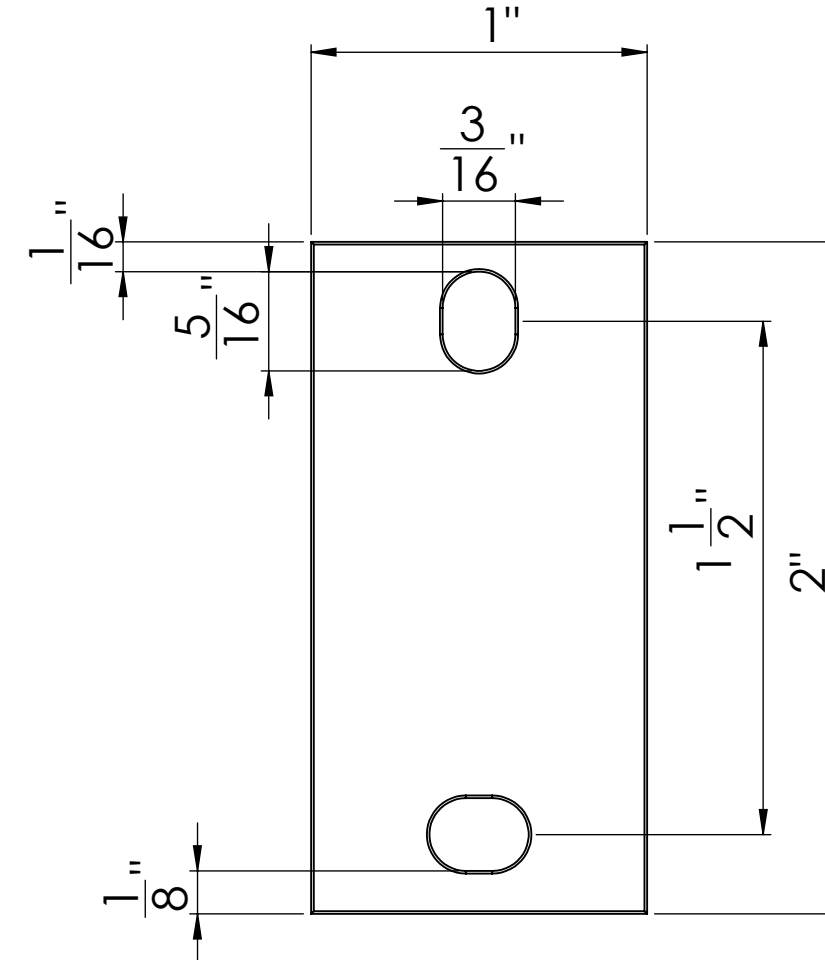

SKU: HBWA.016

Bracket

Saddle

Flange

Saddle Adapter