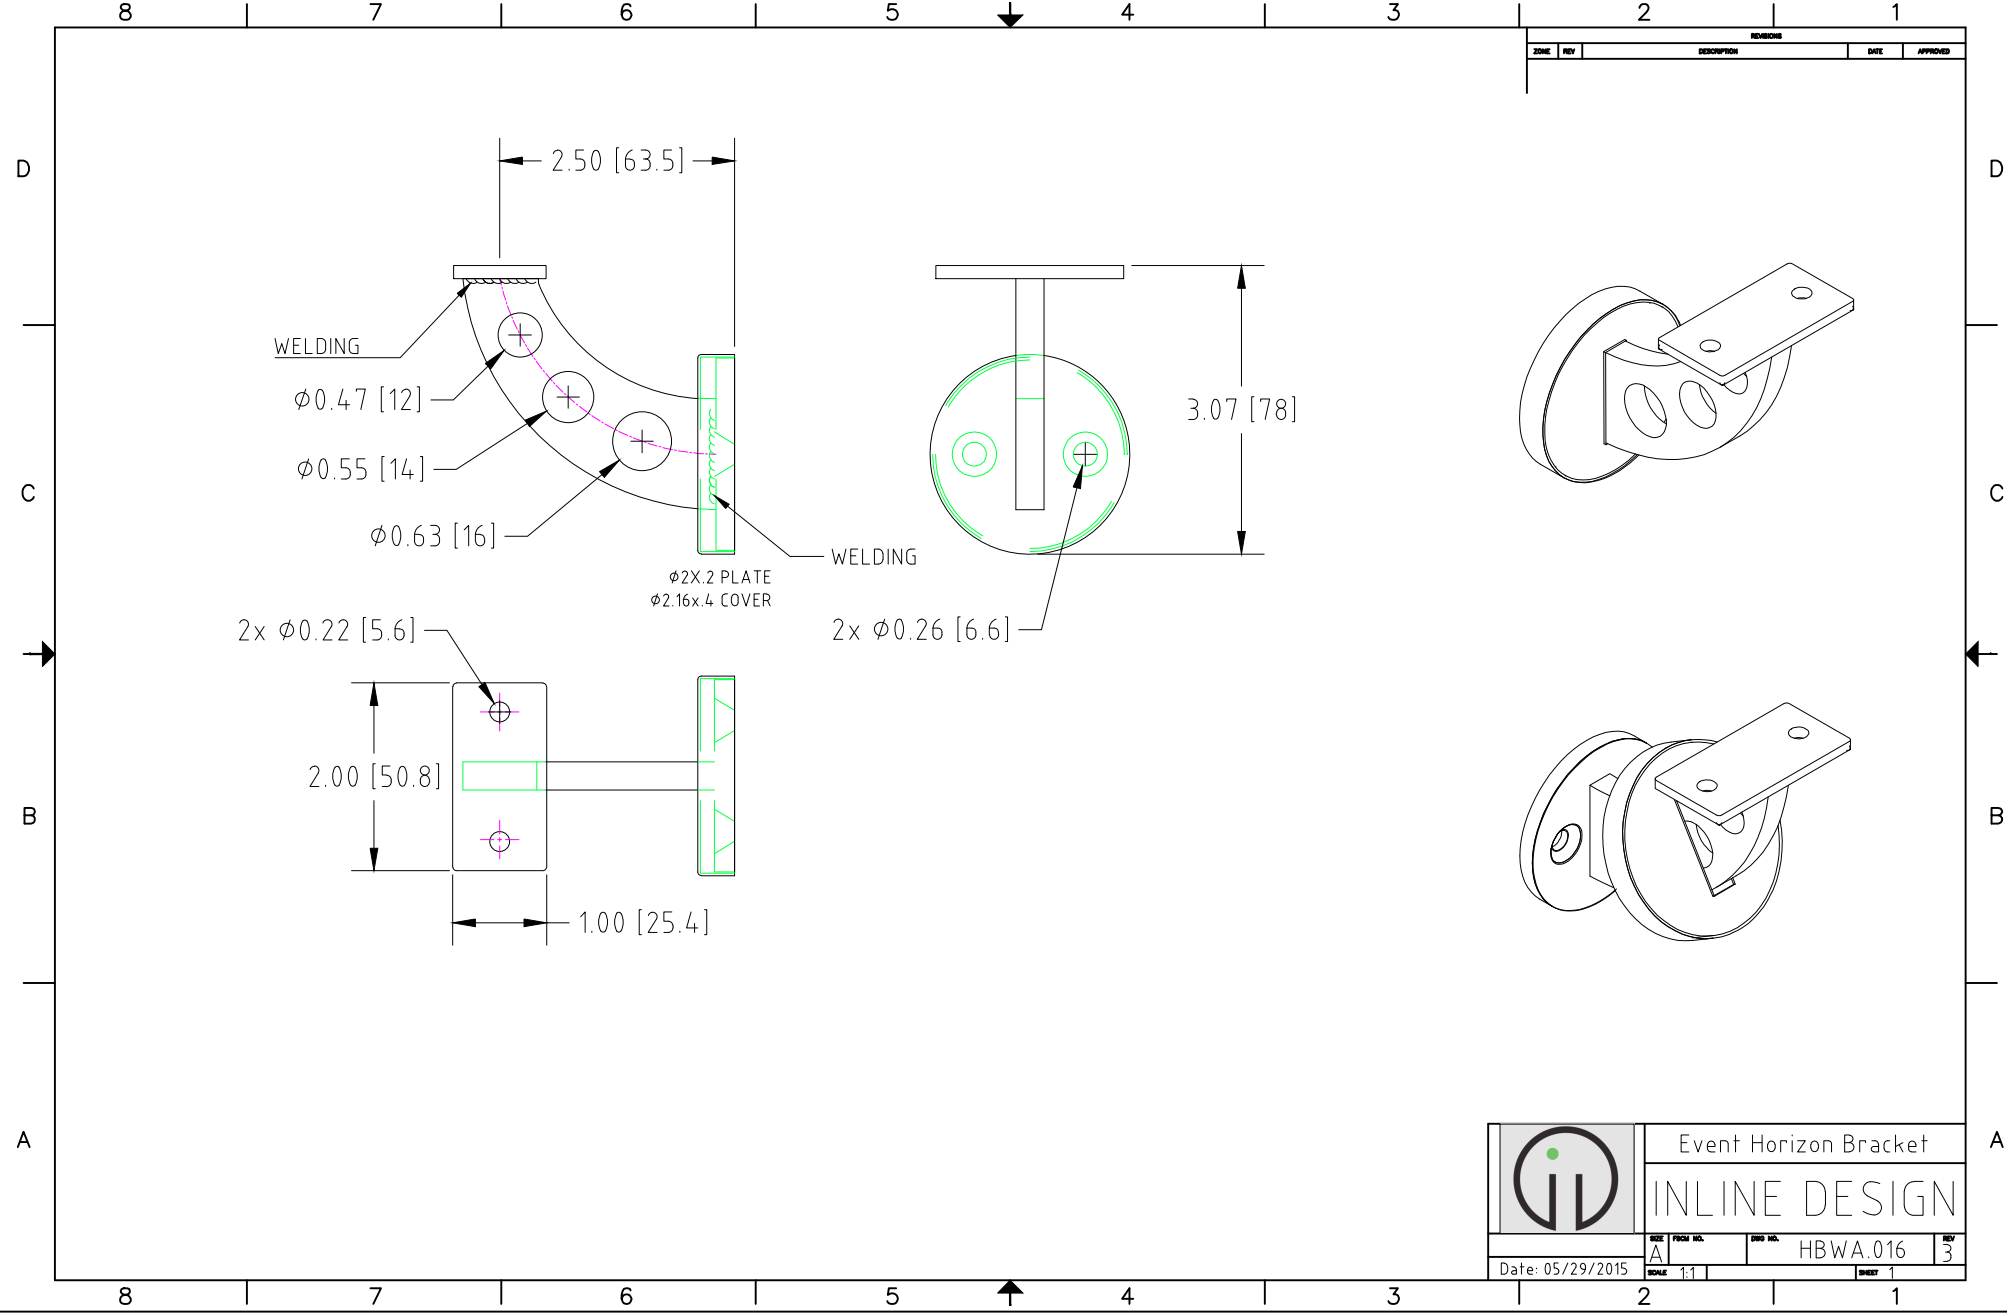

HBWA.016 Event Horizon Handrail Wall Bracket

05/29/2015

JD

ZONE		REV	DESCRIPTION	DATE	APPROVED

	Event Horizon Bracket	
	INLINE DESIGN	
<small>DATE</small> 05/29/2015 <small>SCALE</small> 1:1	<small>REV</small> FROM NO. Δ <small>REV</small> TO NO. 1	<small>REV</small> 3 <small>DATE</small> HBWA.016 <small>SHEET</small> 1