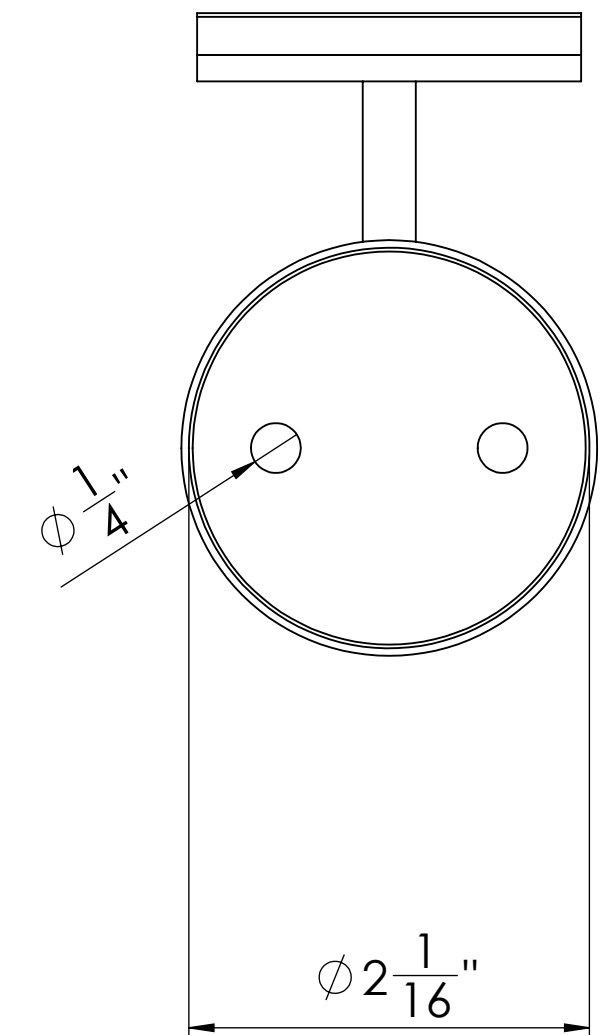

SKU: HBWA.016

Bracket

Saddle

Flange

Saddle Adapter