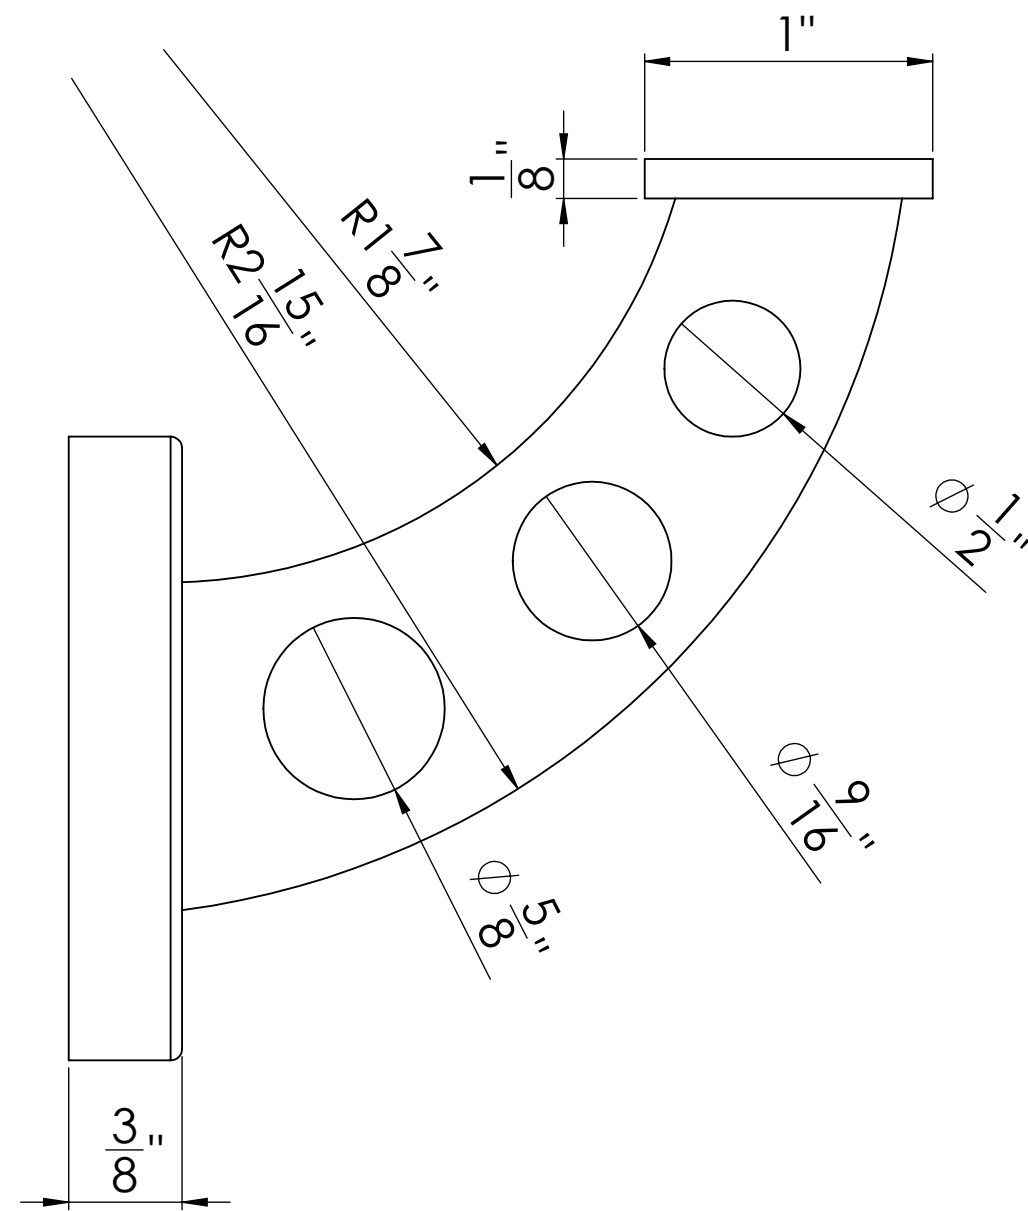

SKU: HBWA.016

Bracket

Saddle

Flange

Saddle Adapter