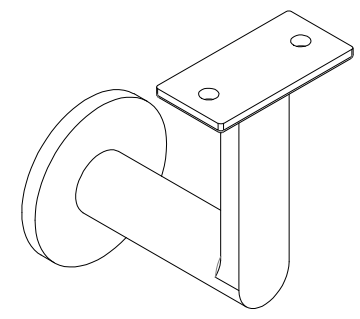

HBWA.013 Gamma Queasar Handrail Wall Bracket

05/29/2015

ZONE		REV	DESCRIPTION	DATE	APPROVED

	Gamma Handrail Bracket	
	INLINE DESIGN	
	<small>DATE</small> Date: 05/29/2015	<small>REV</small> REV 3

<small>SCALE</small> 1:1	<small>DRW NO.</small> HBWA.013	<small>REV</small> 3
-----------------------------	------------------------------------	-------------------------