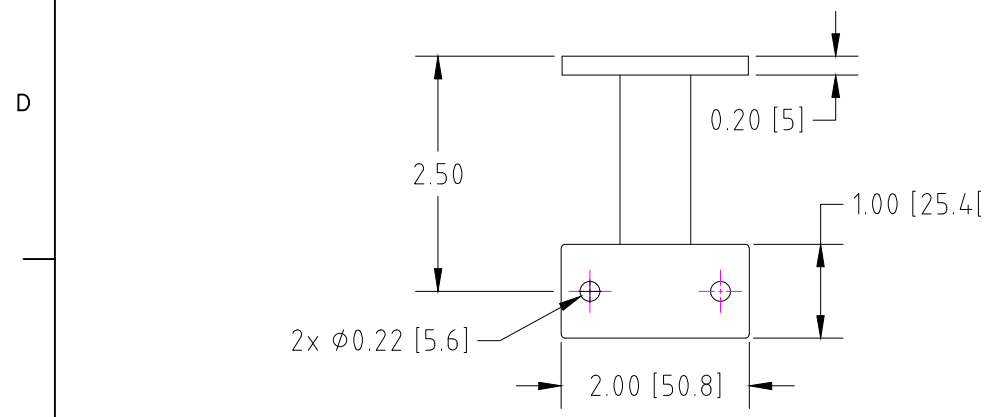

HBWA.013 Gamma Queasar Handrail Wall Bracket

05/29/2015

ZONE		REV	DESCRIPTION	DATE	APPROVED

	Gamma Handrail Bracket	
	INLINE DESIGN	
	<small>DATE</small> Date: 05/29/2015	<small>REV</small> REV 3

<small>SCALE</small> 1:1	<small>DRW NO.</small> HBWA.013	<small>REV</small> 3
-----------------------------	------------------------------------	-------------------------