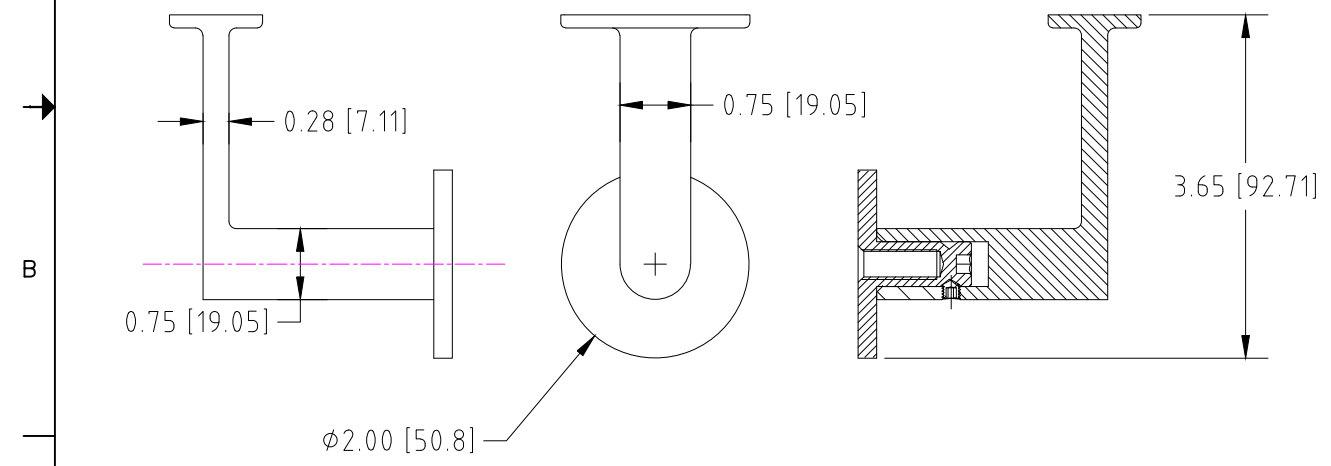

HBWA.013 Gamma Queasar Handrail Wall Bracket

05/29/2015

ZONE		REV	DESCRIPTION	DATE	APPROVED

	Gamma Handrail Bracket	
	INLINE DESIGN	
	<small>DATE</small> Date: 05/29/2015	<small>REV</small> REV 3

<small>SCALE</small> 1:1	<small>DRW NO.</small> HBWA.013	<small>REV</small> 3
-----------------------------	------------------------------------	-------------------------