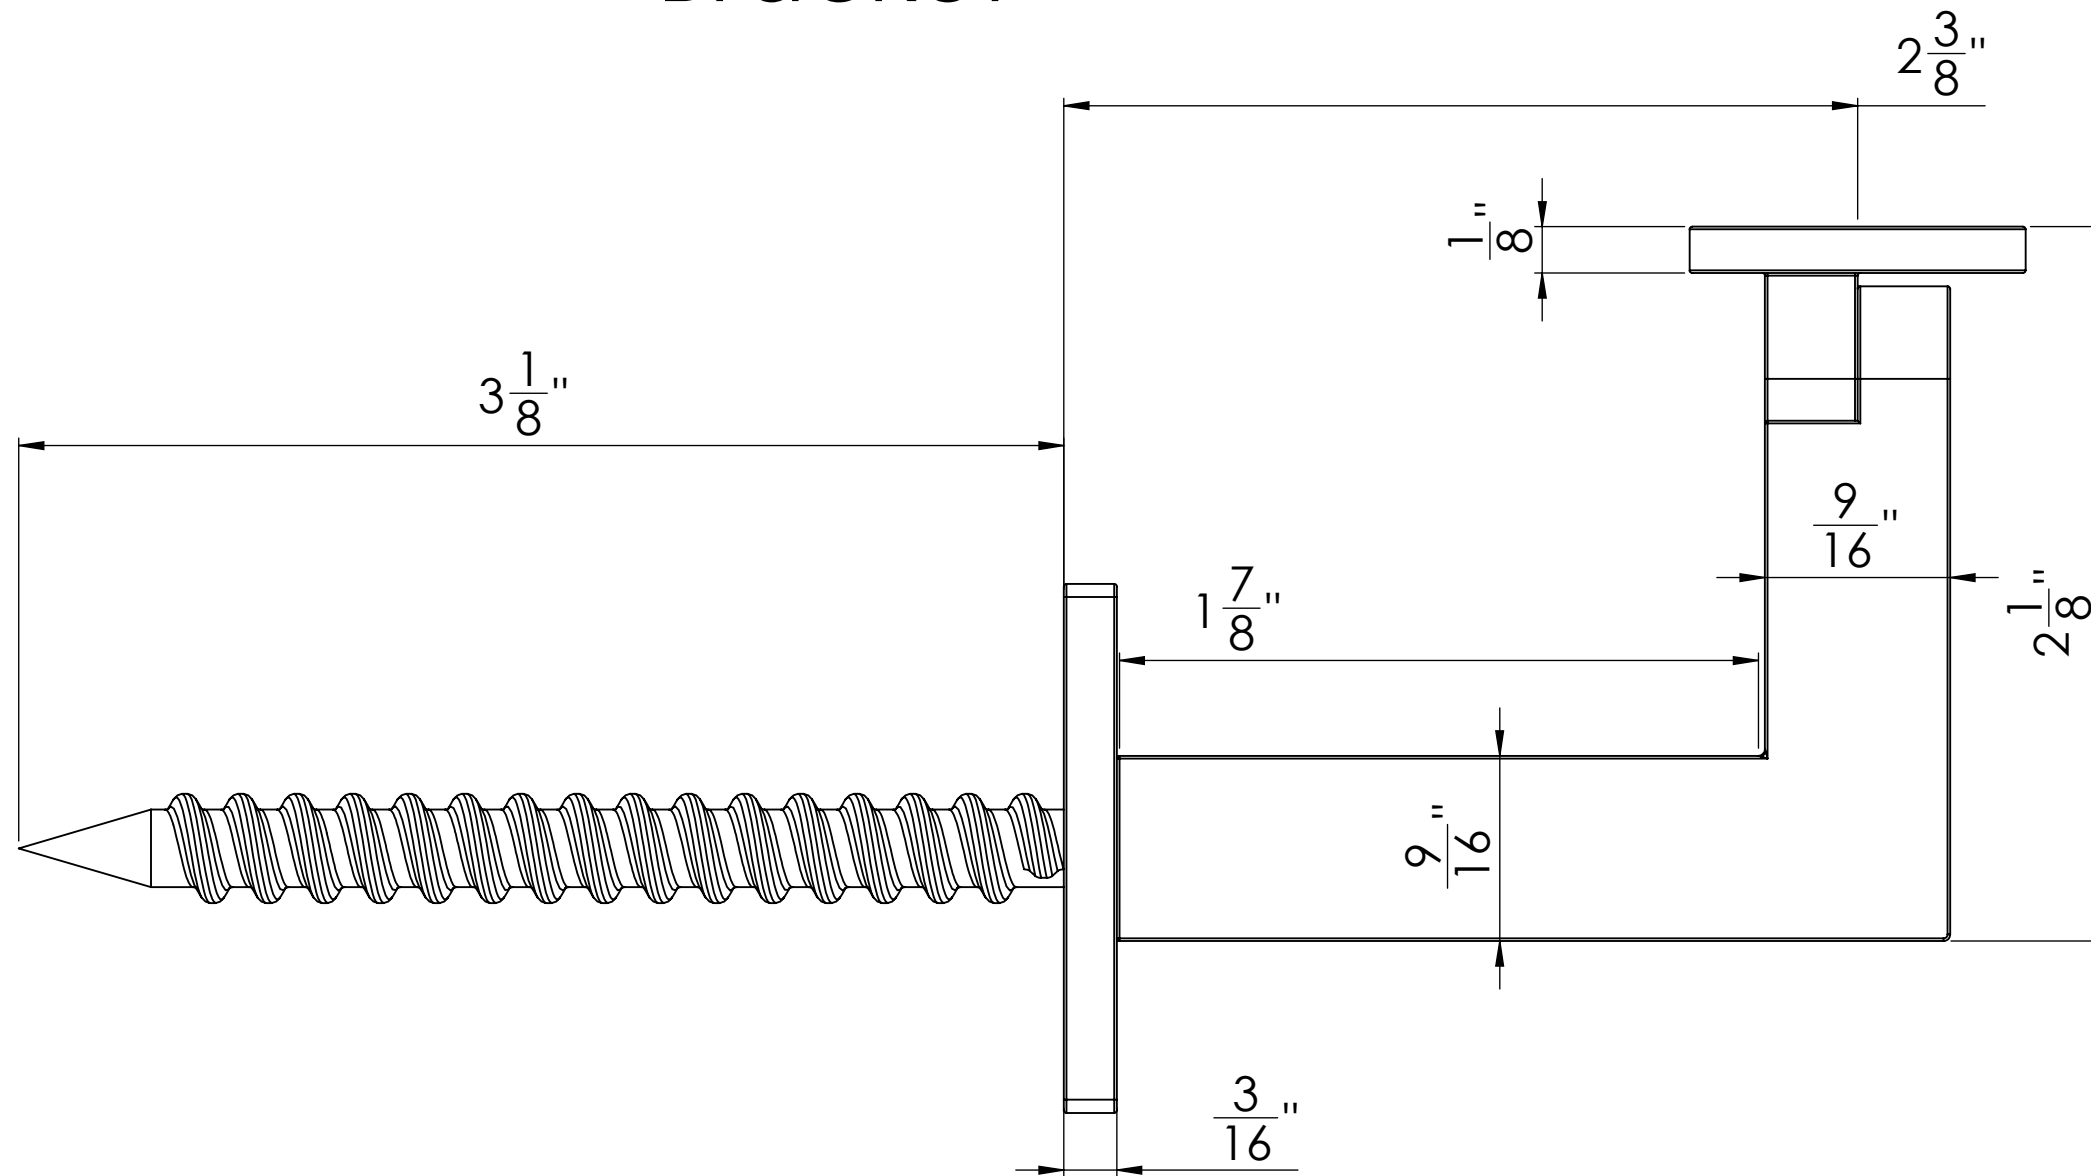

SKU: HBWA.017

Bracket

Saddle

Flange

Saddle Adapter

Hanger Bolt