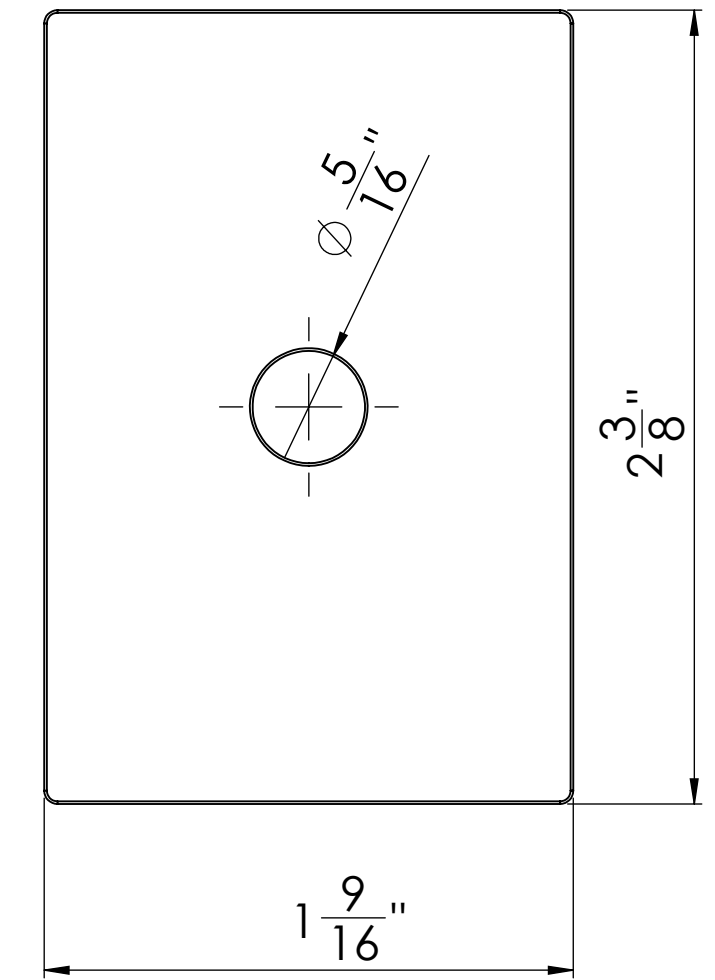

SKU: HBWA.017

Bracket

Saddle

Flange

Saddle Adapter

Hanger Bolt