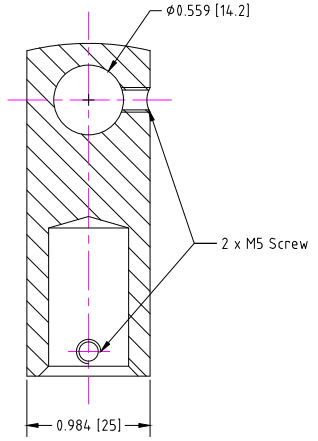

HBWA.005 Stainless Steel Handrail Wall Bracket Round for Flat and Round Tube

06/03/2009

JD

REVISIONS			DATE	APPROVED
ZONE	REV	DESCRIPTION		

VIEW A-A

	Handrail Wall Bracket 005		REV <b>3</b>
	INLINE DESIGN		
Date: 05/29/2015	SIZE <b>A</b>	DWG NO. HBWA.005	SCALE 1:1