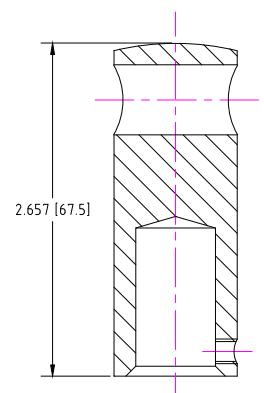

HBWA.005 Stainless Steel Handrail Wall Bracket Round for Flat and Round Tube

06/03/2009

JD

REVISIONS			DATE	APPROVED
ZONE	REV	DESCRIPTION		

VIEW A-A

	Handrail Wall Bracket 005		REV <b>3</b>
	INLINE DESIGN		
Date: 05/29/2015	SIZE <b>A</b>	DWG NO. HBWA.005	SCALE 1:1