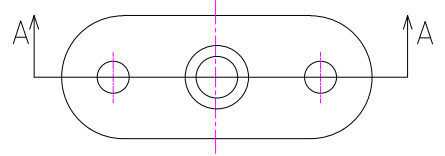

HBWA.005 Stainless Steel Handrail Wall Bracket Round for Flat and Round Tube

06/03/2009

JD

REVISIONS			DATE	APPROVED
ZONE	REV	DESCRIPTION		

VIEW A-A

	Handrail Wall Bracket 005		REV <b>3</b>
	INLINE DESIGN		
Date: 05/29/2015	SIZE <b>A</b>	DWG NO. HBWA.005	SCALE 1:1