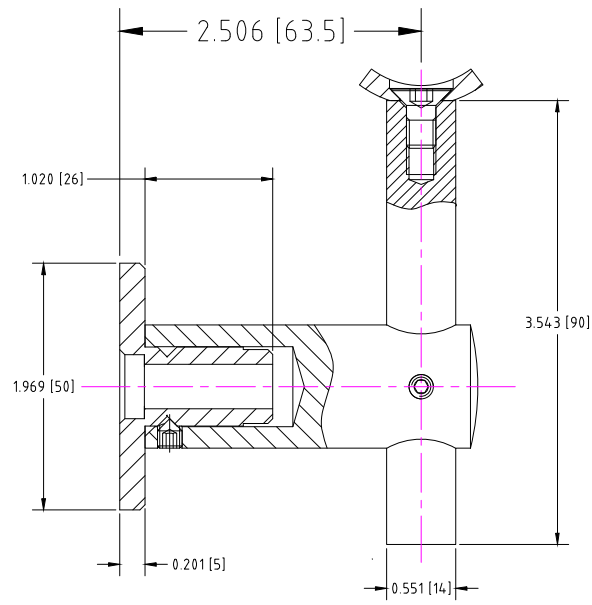

HBWA.005 Stainless Steel Handrail Wall Bracket Round for Flat and Round Tube

06/03/2009

JD

REVISIONS			DATE	APPROVED
ZONE	REV	DESCRIPTION		

VIEW A-A

	Handrail Wall Bracket 005		REV <b>3</b>
	INLINE DESIGN		
Date: 05/29/2015	SIZE <b>A</b>	DWG NO. HBWA.005	SCALE 1:1