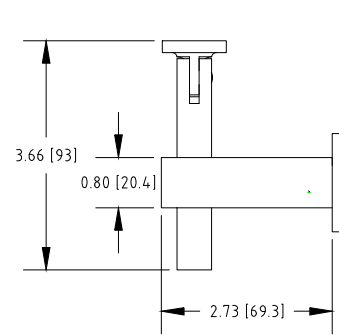

HBWA.008 Stainless Steel Handrail Wall Bracket Square for Flat Bottom Tube

06/03/2015

JD

ZONE		REV	DESCRIPTION	DATE	APPROVED

	Handrail Wall Bracket 008		REV 3
	INLINE DESIGN		
Date: 05/29/2015	SIZE A	FORM NO. HBWA.008	DATE 05/29/2015
SCALE 1:1	DRAWING NO. HBWA.008		SHEET 1