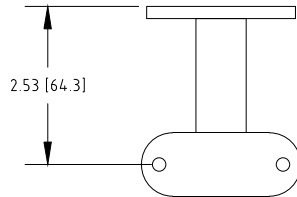

HBWA.008 Stainless Steel Handrail Wall Bracket Square for Flat Bottom Tube

06/03/2015

JD

ZONE		REV	DESCRIPTION	DATE	APPROVED

	Handrail Wall Bracket 008		REV 3
	INLINE DESIGN		
Date: 05/29/2015	SIZE A	FORM NO. HBWA.008	DATE 05/29/2015
SCALE 1:1	DRAWING NO. HBWA.008		SHEET 1