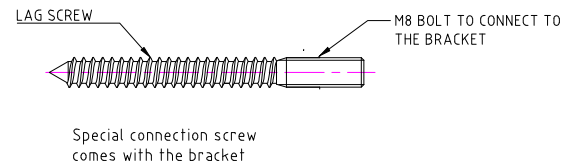

HBWA.008 Stainless Steel Handrail Wall Bracket Square for Flat Bottom Tube

06/03/2015

JD

ZONE		REV	DESCRIPTION	DATE	APPROVED

	Handrail Wall Bracket 008		REV 3
	INLINE DESIGN		
Date: 05/29/2015	SIZE A	FORM NO. HBWA.008	DATE 05/29/2015
SCALE 1:1	DRAWING NO. HBWA.008		SHEET 1