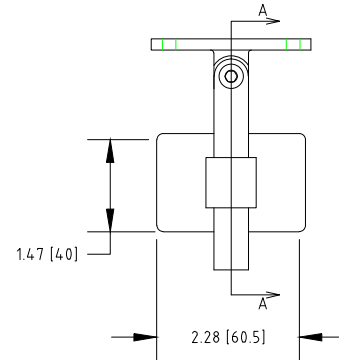

HBWA.008 Stainless Steel Handrail Wall Bracket Square for Flat Bottom Tube

06/03/2015

JD

ZONE		REV	DESCRIPTION	DATE	APPROVED

	Handrail Wall Bracket 008		REV 3
	INLINE DESIGN		
Date: 05/29/2015	SIZE A	FORM NO. HBWA.008	DATE 05/29/2015
SCALE 1:1	DRAWING NO. HBWA.008		SHEET 1