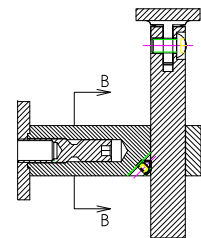

HBWA.008 Stainless Steel Handrail Wall Bracket Square for Flat Bottom Tube

06/03/2015

JD

ZONE		REV	DESCRIPTION	DATE	APPROVED

	Handrail Wall Bracket 008		REV 3
	INLINE DESIGN		
Date: 05/29/2015	SIZE A	FORM NO. HBWA.008	DATE 05/29/2015
SCALE 1:1	DRAWING NO. HBWA.008		SHEET 1