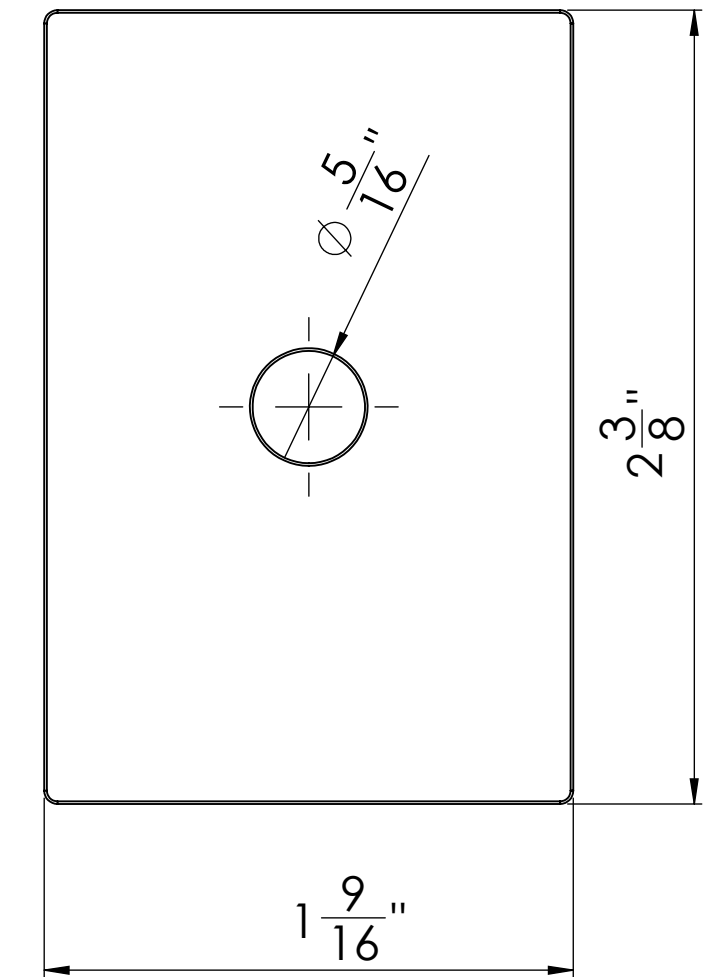

SKU: HBWA.009

Bracket

Saddle

Flange

Saddle Adapter

Hanger Bolt