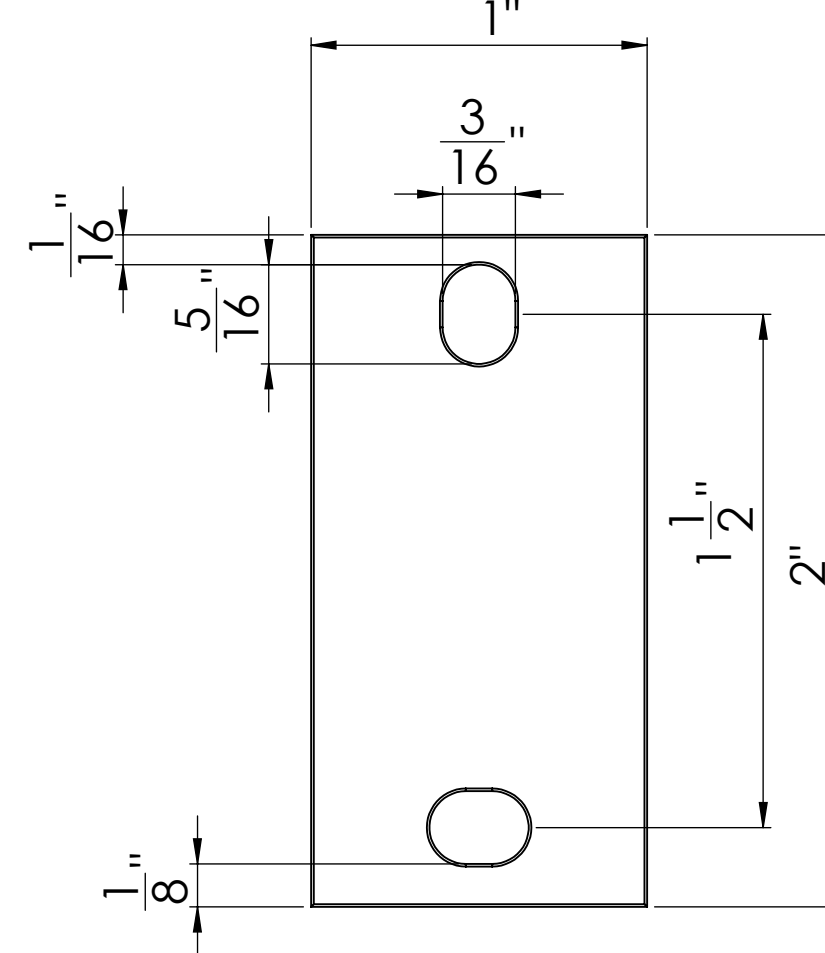

SKU: HBWA.009

Bracket

Saddle

Flange

Saddle Adapter

Hanger Bolt