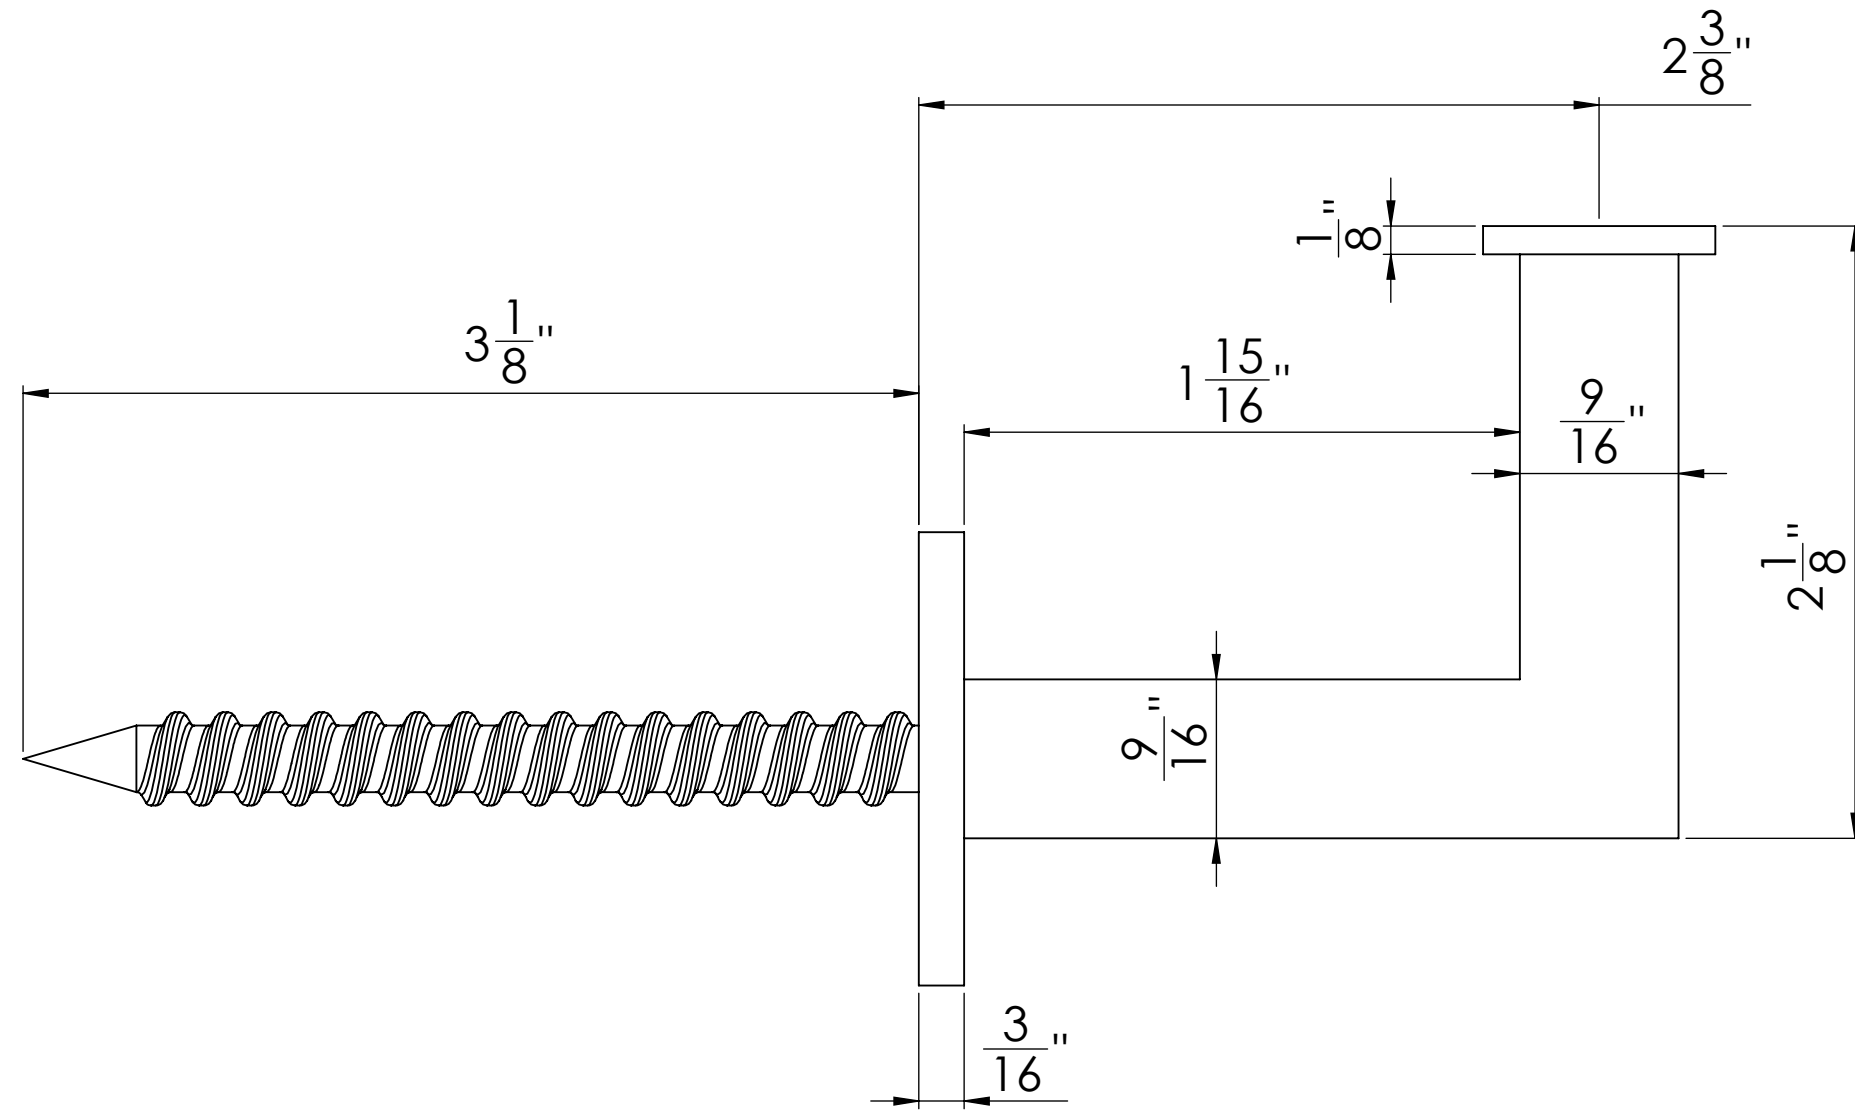

SKU: HBWA.009

Bracket

Saddle

Flange

Saddle Adapter

Hanger Bolt