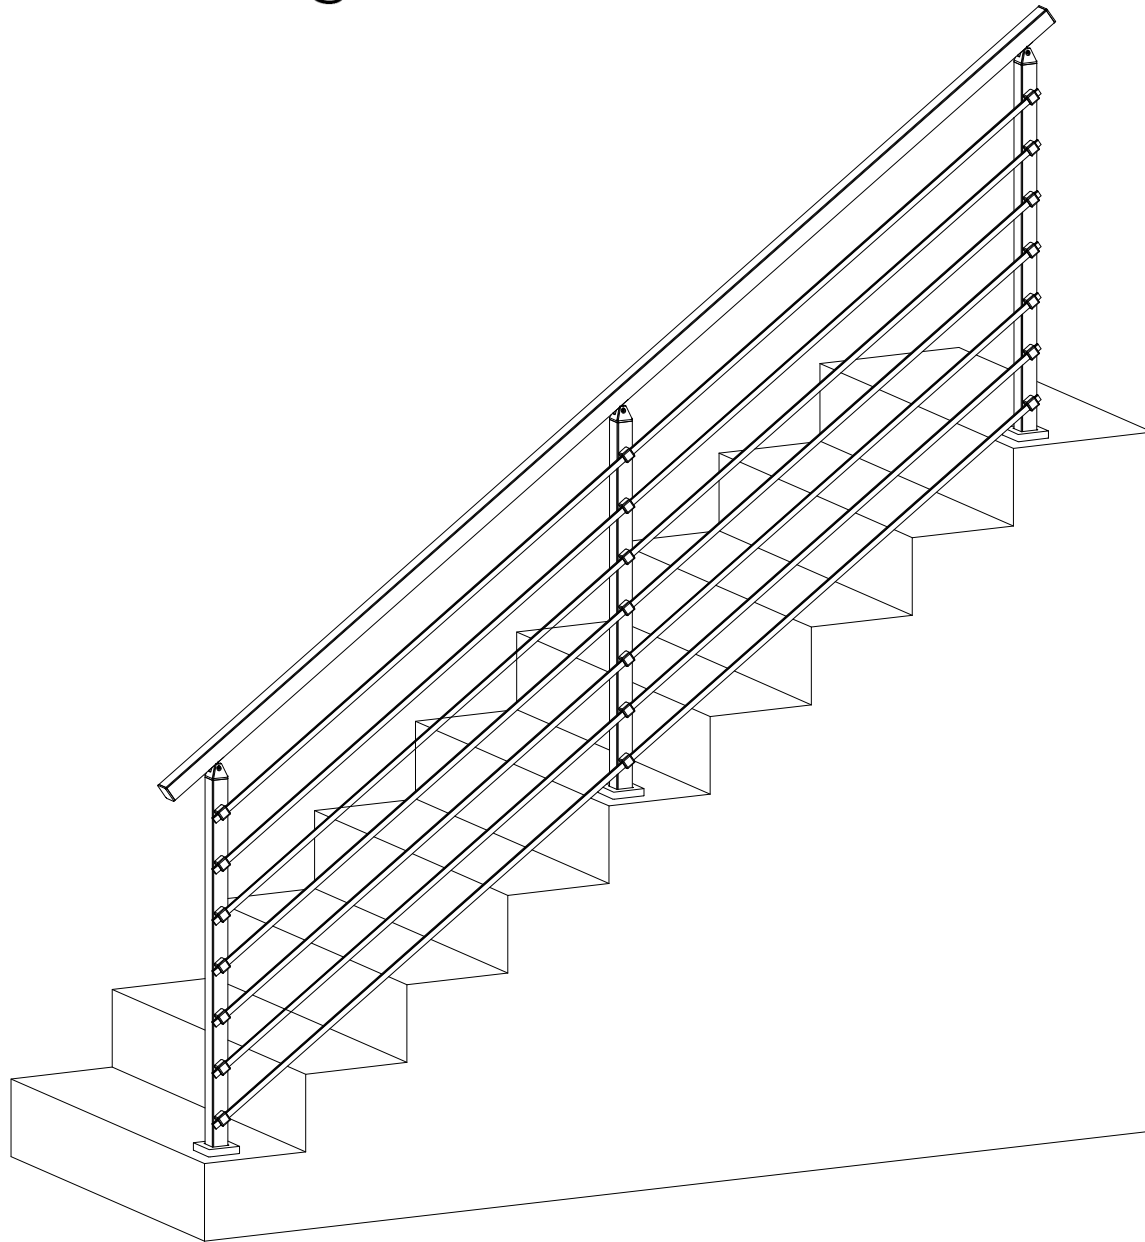

FLOOR MOUNT STRAIGHT RUN

AVAILABLE IN 36" AND 42" HEIGHT

FASCIA MOUNT STRAIGHT RUN

AVAILABLE IN 36" AND 42" HEIGHT

FLOOR MOUNT ANCHORING INTO CONCRETE AND WOOD

FRONT VIEW

TOP VIEW SQUARE

FRONT VIEW

END & MIDDLE FASCIA BRACKET ANCHORING INTO CONCRETE

TOP VIEW SQUARE

SIDE VIEW

FRONT VIEW

SIDE VIEW

OUTSIDE CORNER FASCIA BRACKET

SIDE VIEW

TOP VIEW SQUARE

WELDED STAIR MOUNTING (CHANNEL STRINGER)

WELDED STAIR MOUNTING (4" STRINGER)

TOP VIEW SQUARE

FASCIA WALL MOUNT SPECS INTO TUBE STRINGER

FRONT VIEW

TOP VIEW SQUARE