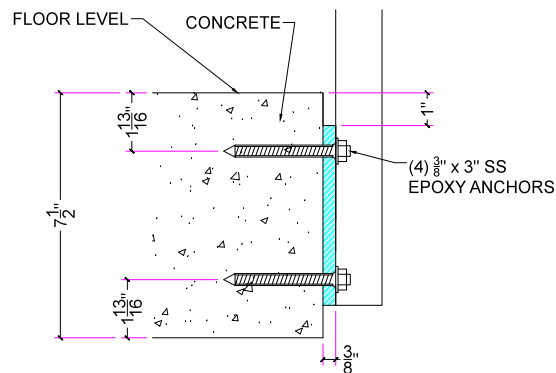

FLOOR MOUNT STRAIGHT RUN

AVAILABLE IN 36" AND 42" HEIGHT

FASCIA MOUNT STRAIGHT RUN

AVAILABLE IN 36" AND 42" HEIGHT

FLOOR MOUNT ANCHORING INTO CONCRETE AND WOOD

FRONT VIEW

TOP VIEW SQUARE

FRONT VIEW

END & MIDDLE FASCIA BRACKET ANCHORING INTO CONCRETE

TOP VIEW SQUARE

SIDE VIEW

FRONT VIEW

SIDE VIEW

OUTSIDE CORNER FASCIA BRACKET

SIDE VIEW

TOP VIEW SQUARE

WELDED STAIR MOUNTING (CHANNEL STRINGER)

WELDED STAIR MOUNTING (4" STRINGER)

TOP VIEW SQUARE

FASCIA WALL MOUNT SPECS INTO TUBE STRINGER

FRONT VIEW

TOP VIEW SQUARE