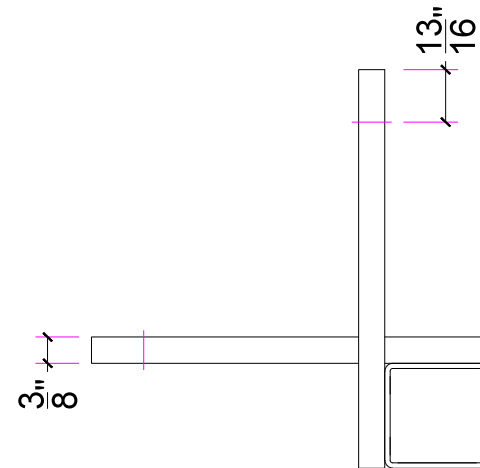

FLOOR MOUNT STRAIGHT RUN

AVAILABLE IN 36" AND 42" HEIGHT

FASCIA MOUNT STRAIGHT RUN

AVAILABLE IN 36" AND 42" HEIGHT

FLOOR MOUNT ANCHORING INTO CONCRETE AND WOOD

FRONT VIEW

TOP VIEW SQUARE

FRONT VIEW

END & MIDDLE FASCIA BRACKET ANCHORING INTO CONCRETE

TOP VIEW SQUARE

SIDE VIEW

FRONT VIEW

SIDE VIEW

OUTSIDE CORNER FASCIA BRACKET

SIDE VIEW

TOP VIEW SQUARE

WELDED STAIR MOUNTING (CHANNEL STRINGER)

WELDED STAIR MOUNTING (4" STRINGER)

TOP VIEW SQUARE

FASCIA WALL MOUNT SPECS INTO TUBE STRINGER

FRONT VIEW

TOP VIEW SQUARE