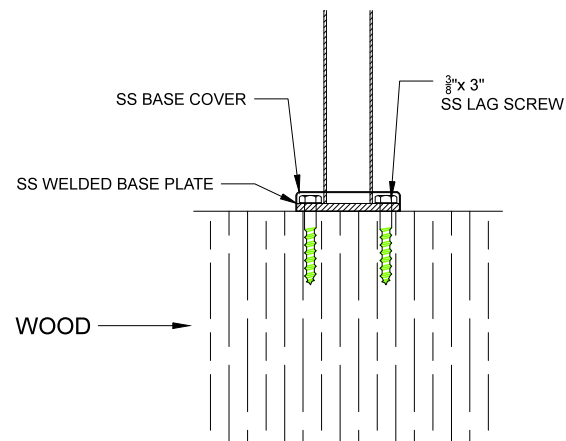

FLOOR MOUNT STRAIGHT RUN

AVAILABLE IN 36" AND 42" HEIGHT

FASCIA MOUNT STRAIGHT RUN

AVAILABLE IN 36" AND 42" HEIGHT

FLOOR MOUNT ANCHORING INTO CONCRETE AND WOOD

FRONT VIEW

TOP VIEW SQUARE

FRONT VIEW

END & MIDDLE FASCIA BRACKET ANCHORING INTO CONCRETE

TOP VIEW SQUARE

SIDE VIEW

FRONT VIEW

SIDE VIEW

OUTSIDE CORNER FASCIA BRACKET

SIDE VIEW

TOP VIEW SQUARE

WELDED STAIR MOUNTING (CHANNEL STRINGER)

WELDED STAIR MOUNTING (4" STRINGER)

TOP VIEW SQUARE

FASCIA WALL MOUNT SPECS INTO TUBE STRINGER

FRONT VIEW

TOP VIEW SQUARE