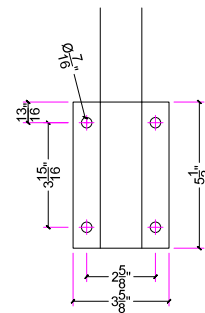

FLOOR MOUNT STRAIGHT RUN

AVAILABLE IN 36" AND 42" HEIGHT

FASCIA MOUNT STRAIGHT RUN

AVAILABLE IN 36" AND 42" HEIGHT

FLOOR MOUNT ANCHORING INTO CONCRETE AND WOOD

FRONT VIEW

TOP VIEW SQUARE

FRONT VIEW

END & MIDDLE FASCIA BRACKET ANCHORING INTO CONCRETE

TOP VIEW SQUARE

SIDE VIEW

FRONT VIEW

SIDE VIEW

OUTSIDE CORNER FASCIA BRACKET

SIDE VIEW

TOP VIEW SQUARE

WELDED STAIR MOUNTING (CHANNEL STRINGER)

WELDED STAIR MOUNTING (4" STRINGER)

TOP VIEW SQUARE

FASCIA WALL MOUNT SPECS INTO TUBE STRINGER

FRONT VIEW

TOP VIEW SQUARE