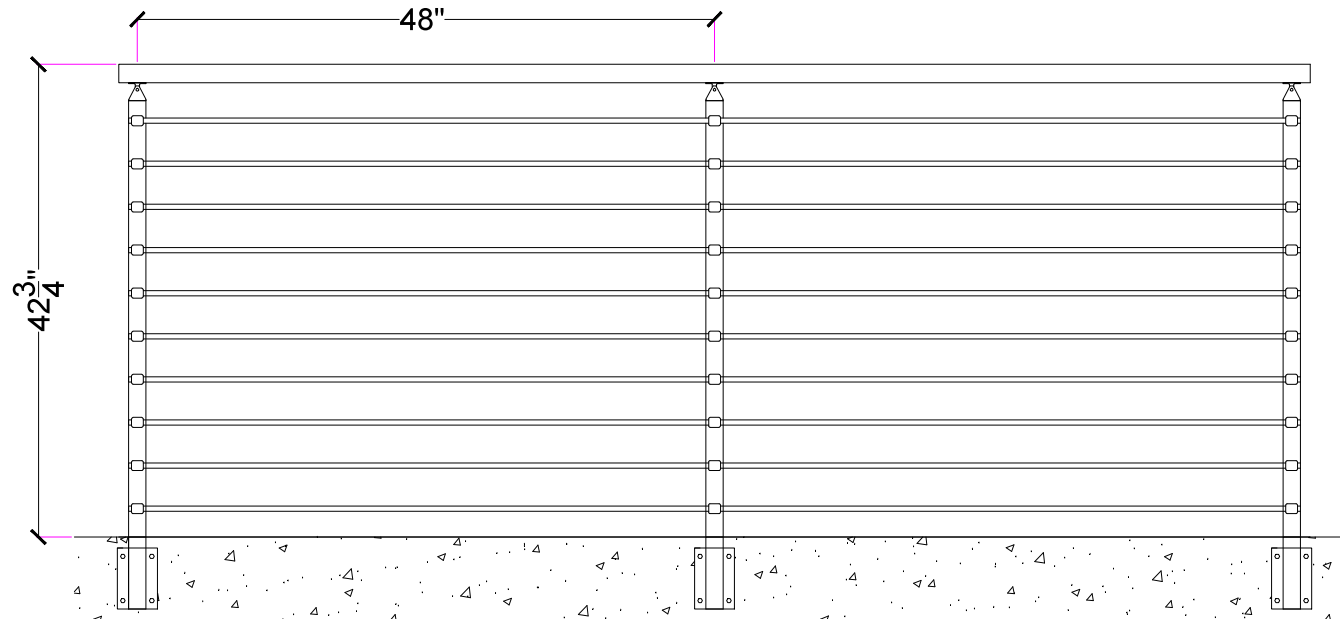

FLOOR MOUNT STRAIGHT RUN

AVAILABLE IN 36" AND 42" HEIGHT

FASCIA MOUNT STRAIGHT RUN

AVAILABLE IN 36" AND 42" HEIGHT

FLOOR MOUNT ANCHORING INTO CONCRETE AND WOOD

FRONT VIEW

TOP VIEW SQUARE

FRONT VIEW

END & MIDDLE FASCIA BRACKET ANCHORING INTO CONCRETE

TOP VIEW SQUARE

SIDE VIEW

FRONT VIEW

SIDE VIEW

OUTSIDE CORNER FASCIA BRACKET

SIDE VIEW

TOP VIEW SQUARE

WELDED STAIR MOUNTING (CHANNEL STRINGER)

WELDED STAIR MOUNTING (4" STRINGER)

TOP VIEW SQUARE

FASCIA WALL MOUNT SPECS INTO TUBE STRINGER

FRONT VIEW

TOP VIEW SQUARE