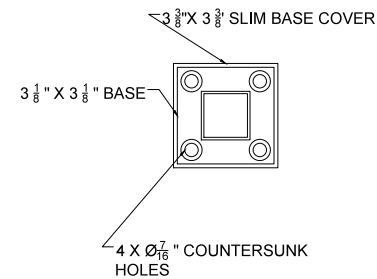

FLOOR MOUNT STRAIGHT RUN

AVAILABLE IN 36" AND 42" HEIGHT

FASCIA MOUNT STRAIGHT RUN

AVAILABLE IN 36" AND 42" HEIGHT

FLOOR MOUNT ANCHORING INTO CONCRETE AND WOOD

FRONT VIEW

TOP VIEW SQUARE

FRONT VIEW

END & MIDDLE FASCIA BRACKET ANCHORING INTO CONCRETE

TOP VIEW SQUARE

SIDE VIEW

FRONT VIEW

SIDE VIEW

OUTSIDE CORNER FASCIA BRACKET

SIDE VIEW

TOP VIEW SQUARE

WELDED STAIR MOUNTING (CHANNEL STRINGER)

WELDED STAIR MOUNTING (4" STRINGER)

TOP VIEW SQUARE

FASCIA WALL MOUNT SPECS INTO TUBE STRINGER

FRONT VIEW

TOP VIEW SQUARE