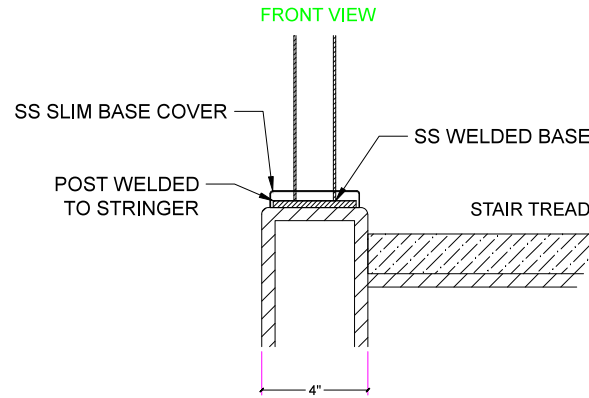

FLOOR MOUNT STRAIGHT RUN

AVAILABLE IN 36" AND 42" HEIGHT

FASCIA MOUNT STRAIGHT RUN

AVAILABLE IN 36" AND 42" HEIGHT

FLOOR MOUNT ANCHORING INTO CONCRETE AND WOOD

FRONT VIEW

TOP VIEW SQUARE

FRONT VIEW

END & MIDDLE FASCIA BRACKET ANCHORING INTO CONCRETE

TOP VIEW SQUARE

SIDE VIEW

FRONT VIEW

SIDE VIEW

OUTSIDE CORNER FASCIA BRACKET

SIDE VIEW

TOP VIEW SQUARE

WELDED STAIR MOUNTING (CHANNEL STRINGER)

WELDED STAIR MOUNTING (4" STRINGER)

TOP VIEW SQUARE

FASCIA WALL MOUNT SPECS INTO TUBE STRINGER

FRONT VIEW

TOP VIEW SQUARE