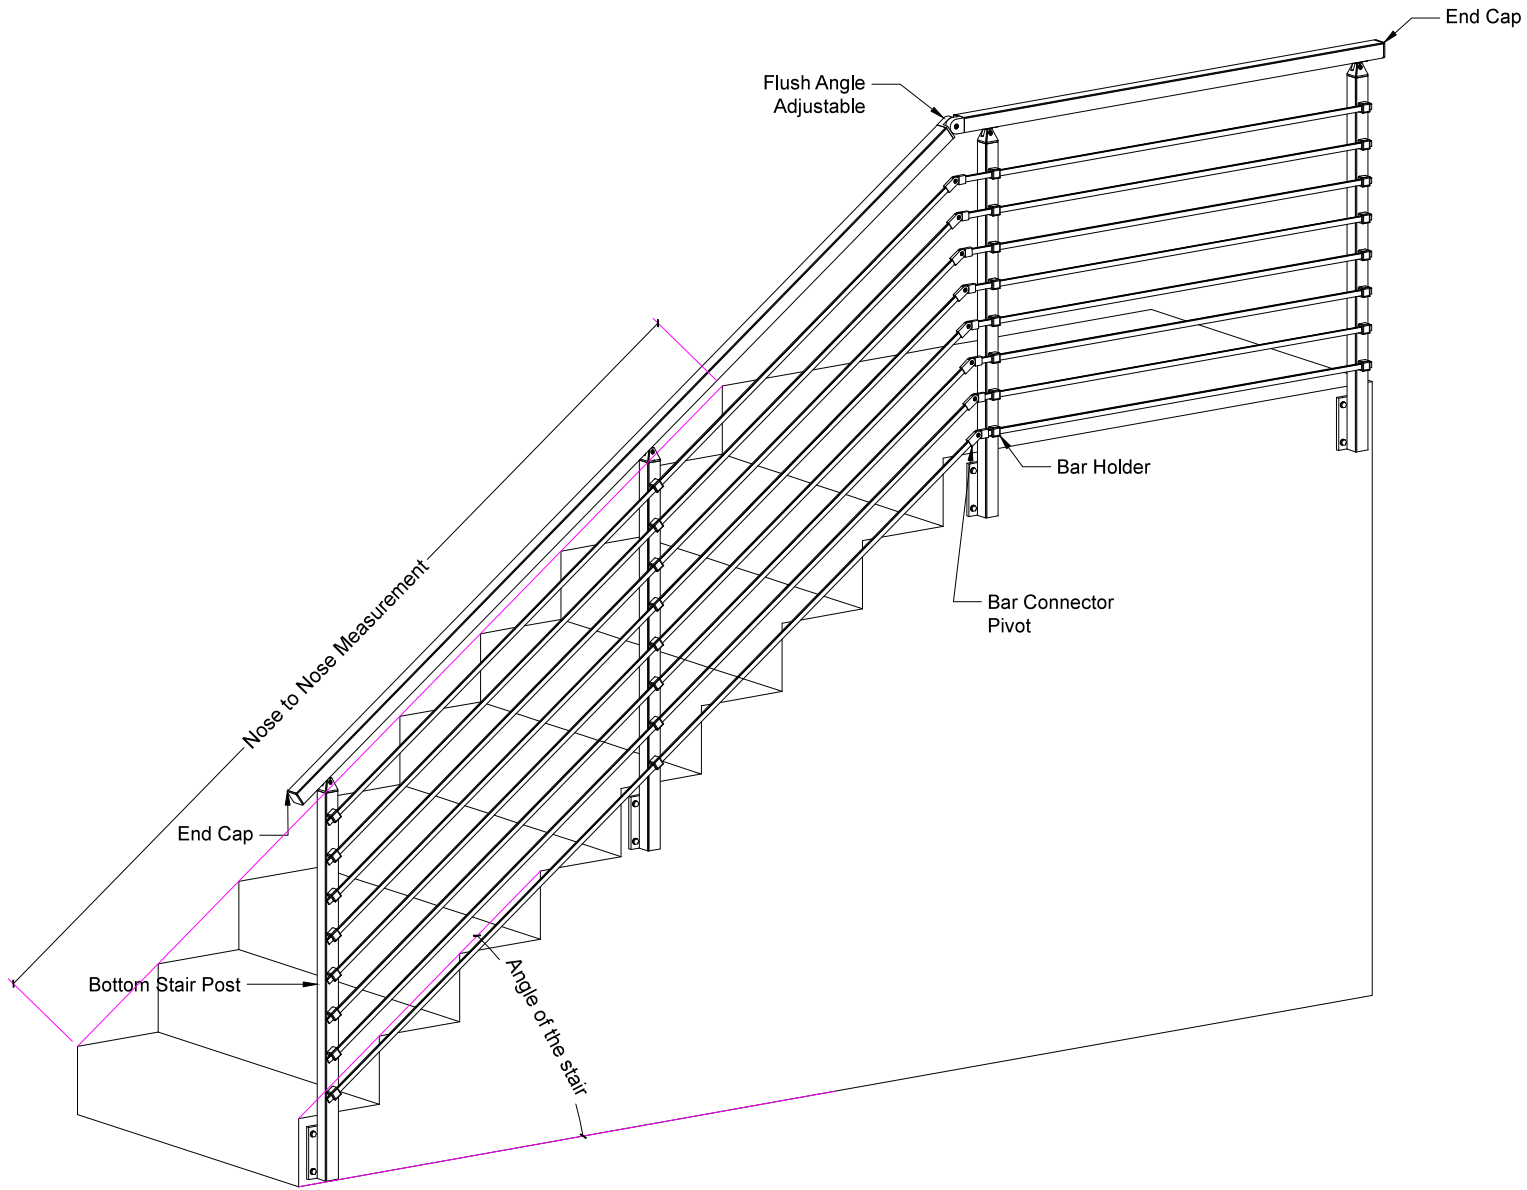

FLOOR MOUNT STRAIGHT RUN

AVAILABLE IN 36" AND 42" HEIGHT

FASCIA MOUNT STRAIGHT RUN

AVAILABLE IN 36" AND 42" HEIGHT

FLOOR MOUNT ANCHORING INTO CONCRETE AND WOOD

FRONT VIEW

TOP VIEW SQUARE

FRONT VIEW

END & MIDDLE FASCIA BRACKET ANCHORING INTO CONCRETE

TOP VIEW SQUARE

SIDE VIEW

FRONT VIEW

SIDE VIEW

OUTSIDE CORNER FASCIA BRACKET

SIDE VIEW

TOP VIEW SQUARE

WELDED STAIR MOUNTING (CHANNEL STRINGER)

WELDED STAIR MOUNTING (4" STRINGER)

TOP VIEW SQUARE

FASCIA WALL MOUNT SPECS INTO TUBE STRINGER

FRONT VIEW

TOP VIEW SQUARE