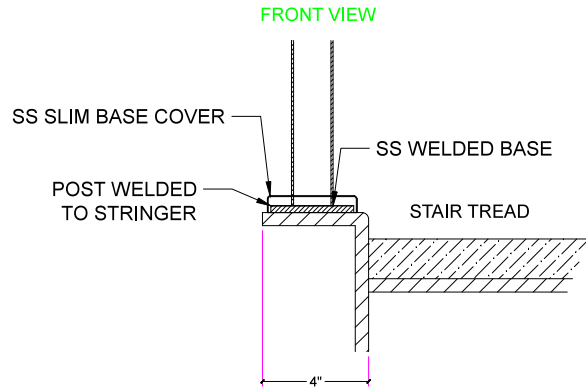

FLOOR MOUNT STRAIGHT RUN

AVAILABLE IN 36" AND 42" HEIGHT

FASCIA MOUNT STRAIGHT RUN

AVAILABLE IN 36" AND 42" HEIGHT

FLOOR MOUNT ANCHORING INTO CONCRETE AND WOOD

FRONT VIEW

TOP VIEW SQUARE

FRONT VIEW

END & MIDDLE FASCIA BRACKET ANCHORING INTO CONCRETE

TOP VIEW SQUARE

SIDE VIEW

FRONT VIEW

SIDE VIEW

OUTSIDE CORNER FASCIA BRACKET

SIDE VIEW

TOP VIEW SQUARE

WELDED STAIR MOUNTING (CHANNEL STRINGER)

WELDED STAIR MOUNTING (4" STRINGER)

TOP VIEW SQUARE

FASCIA WALL MOUNT SPECS INTO TUBE STRINGER

FRONT VIEW

TOP VIEW SQUARE