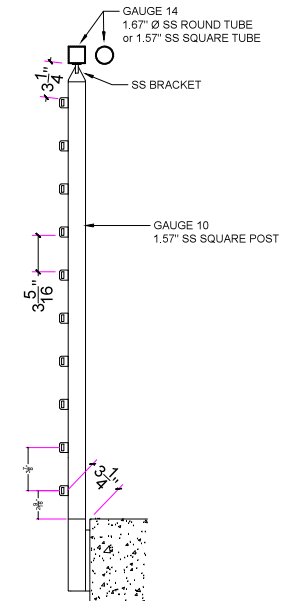

FLOOR MOUNT STRAIGHT RUN

AVAILABLE IN 36" AND 42" HEIGHT

FASCIA MOUNT STRAIGHT RUN

AVAILABLE IN 36" AND 42" HEIGHT

FLOOR MOUNT ANCHORING INTO CONCRETE AND WOOD

FRONT VIEW

TOP VIEW SQUARE

FRONT VIEW

END & MIDDLE FASCIA BRACKET ANCHORING INTO CONCRETE

TOP VIEW SQUARE

SIDE VIEW

FRONT VIEW

SIDE VIEW

OUTSIDE CORNER FASCIA BRACKET

SIDE VIEW

TOP VIEW SQUARE

WELDED STAIR MOUNTING (CHANNEL STRINGER)

WELDED STAIR MOUNTING (4" STRINGER)

TOP VIEW SQUARE

FASCIA WALL MOUNT SPECS INTO TUBE STRINGER

FRONT VIEW

TOP VIEW SQUARE