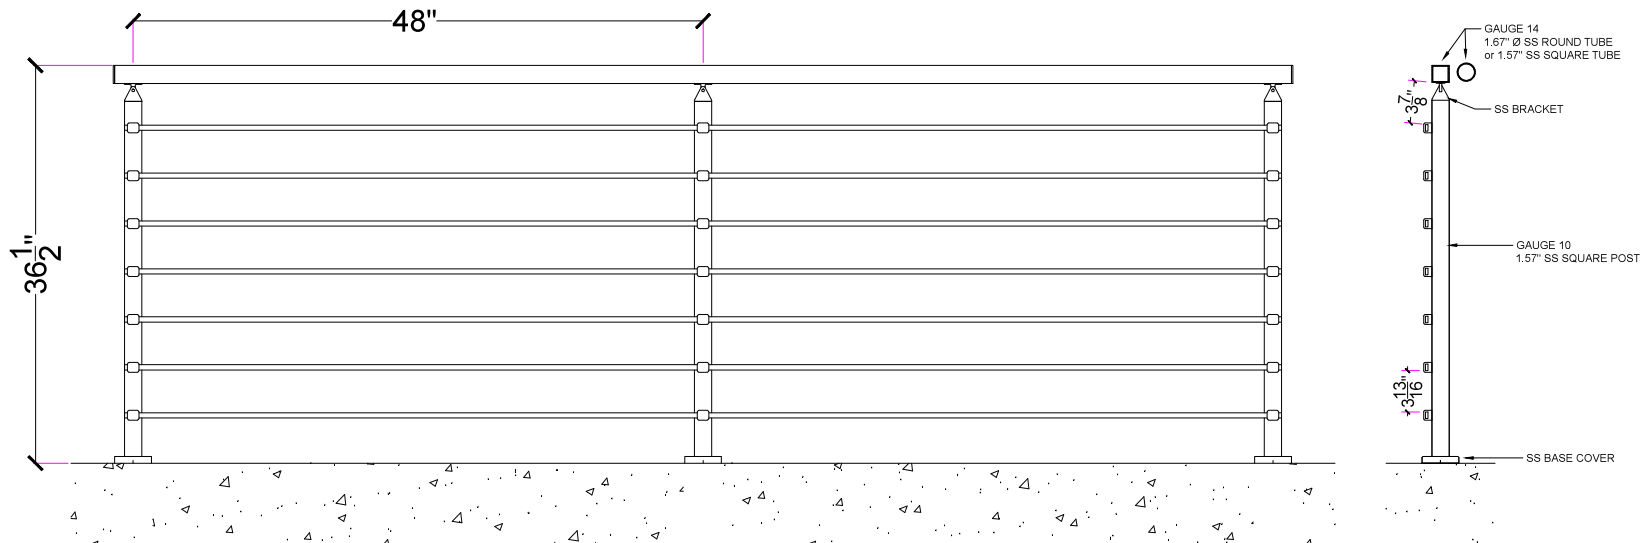

FLOOR MOUNT STRAIGHT RUN

AVAILABLE IN 36" AND 42" HEIGHT

FASCIA MOUNT STRAIGHT RUN

AVAILABLE IN 36" AND 42" HEIGHT

FLOOR MOUNT ANCHORING INTO CONCRETE AND WOOD

FRONT VIEW

TOP VIEW SQUARE

FRONT VIEW

END & MIDDLE FASCIA BRACKET ANCHORING INTO CONCRETE

TOP VIEW SQUARE

SIDE VIEW

FRONT VIEW

SIDE VIEW

OUTSIDE CORNER FASCIA BRACKET

SIDE VIEW

TOP VIEW SQUARE

WELDED STAIR MOUNTING (CHANNEL STRINGER)

WELDED STAIR MOUNTING (4" STRINGER)

TOP VIEW SQUARE

FASCIA WALL MOUNT SPECS INTO TUBE STRINGER

FRONT VIEW

TOP VIEW SQUARE