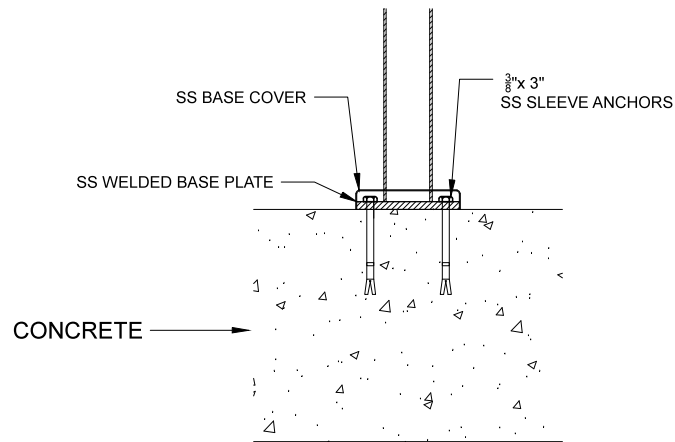

FLOOR MOUNT STRAIGHT RUN

AVAILABLE IN 36" AND 42" HEIGHT

FASCIA MOUNT STRAIGHT RUN

AVAILABLE IN 36" AND 42" HEIGHT

FLOOR MOUNT ANCHORING INTO CONCRETE AND WOOD

FRONT VIEW

TOP VIEW SQUARE

FRONT VIEW

END & MIDDLE FASCIA BRACKET ANCHORING INTO CONCRETE

TOP VIEW SQUARE

SIDE VIEW

FRONT VIEW

SIDE VIEW

OUTSIDE CORNER FASCIA BRACKET

SIDE VIEW

TOP VIEW SQUARE

WELDED STAIR MOUNTING (CHANNEL STRINGER)

WELDED STAIR MOUNTING (4" STRINGER)

TOP VIEW SQUARE

FASCIA WALL MOUNT SPECS INTO TUBE STRINGER

FRONT VIEW

TOP VIEW SQUARE