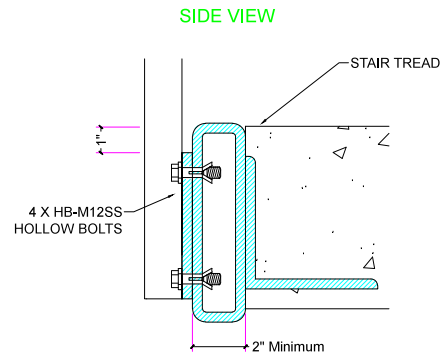

FLOOR MOUNT STRAIGHT RUN

AVAILABLE IN 36" AND 42" HEIGHT

FASCIA MOUNT STRAIGHT RUN

AVAILABLE IN 36" AND 42" HEIGHT

FLOOR MOUNT ANCHORING INTO CONCRETE AND WOOD

FRONT VIEW

TOP VIEW SQUARE

FRONT VIEW

END & MIDDLE FASCIA BRACKET ANCHORING INTO CONCRETE

TOP VIEW SQUARE

SIDE VIEW

FRONT VIEW

SIDE VIEW

OUTSIDE CORNER FASCIA BRACKET

SIDE VIEW

TOP VIEW SQUARE

WELDED STAIR MOUNTING (CHANNEL STRINGER)

WELDED STAIR MOUNTING (4" STRINGER)

TOP VIEW SQUARE

FASCIA WALL MOUNT SPECS INTO TUBE STRINGER

FRONT VIEW

TOP VIEW SQUARE