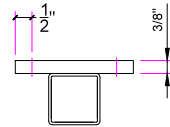

FLOOR MOUNT STRAIGHT RUN

AVAILABLE IN 36" AND 42" HEIGHT

FASCIA MOUNT STRAIGHT RUN

AVAILABLE IN 36" AND 42" HEIGHT

FLOOR MOUNT ANCHORING INTO CONCRETE AND WOOD

FRONT VIEW

TOP VIEW SQUARE

FRONT VIEW

END & MIDDLE FASCIA BRACKET ANCHORING INTO CONCRETE

TOP VIEW SQUARE

SIDE VIEW

FRONT VIEW

SIDE VIEW

OUTSIDE CORNER FASCIA BRACKET

SIDE VIEW

TOP VIEW SQUARE

WELDED STAIR MOUNTING (CHANNEL STRINGER)

WELDED STAIR MOUNTING (4" STRINGER)

TOP VIEW SQUARE

FASCIA WALL MOUNT SPECS INTO TUBE STRINGER

FRONT VIEW

TOP VIEW SQUARE