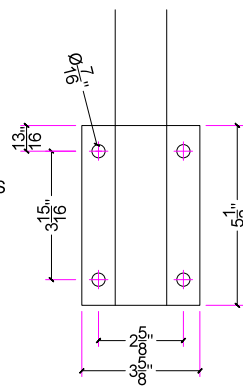

FLOOR MOUNT STRAIGHT RUN

AVAILABLE IN 36" AND 42" HEIGHT

FASCIA MOUNT STRAIGHT RUN

AVAILABLE IN 36" AND 42" HEIGHT

FLOOR MOUNT ANCHORING INTO CONCRETE AND WOOD

FRONT VIEW

TOP VIEW SQUARE

FRONT VIEW

END & MIDDLE FASCIA BRACKET ANCHORING INTO CONCRETE

TOP VIEW SQUARE

SIDE VIEW

FRONT VIEW

SIDE VIEW

OUTSIDE CORNER FASCIA BRACKET

SIDE VIEW

TOP VIEW SQUARE

WELDED STAIR MOUNTING (CHANNEL STRINGER)

WELDED STAIR MOUNTING (4" STRINGER)

TOP VIEW SQUARE

FASCIA WALL MOUNT SPECS INTO TUBE STRINGER

FRONT VIEW

TOP VIEW SQUARE