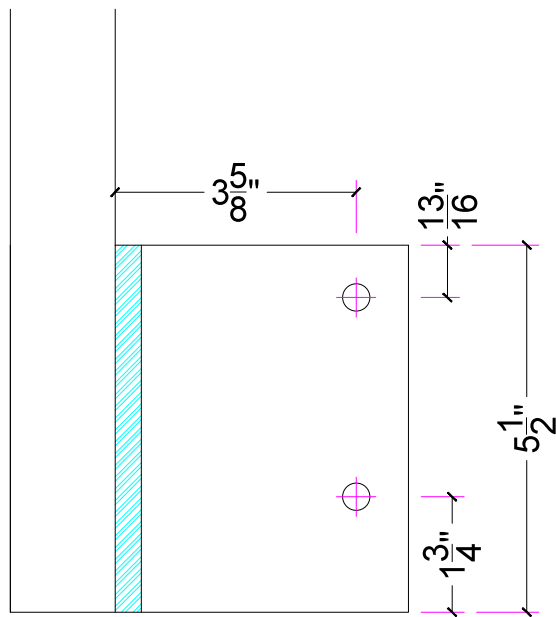

FLOOR MOUNT STRAIGHT RUN

AVAILABLE IN 36" AND 42" HEIGHT

FASCIA MOUNT STRAIGHT RUN

AVAILABLE IN 36" AND 42" HEIGHT

FLOOR MOUNT ANCHORING INTO CONCRETE AND WOOD

FRONT VIEW

TOP VIEW SQUARE

FRONT VIEW

END & MIDDLE FASCIA BRACKET ANCHORING INTO CONCRETE

TOP VIEW SQUARE

SIDE VIEW

FRONT VIEW

SIDE VIEW

OUTSIDE CORNER FASCIA BRACKET

SIDE VIEW

TOP VIEW SQUARE

WELDED STAIR MOUNTING (CHANNEL STRINGER)

WELDED STAIR MOUNTING (4" STRINGER)

TOP VIEW SQUARE

FASCIA WALL MOUNT SPECS INTO TUBE STRINGER

FRONT VIEW

TOP VIEW SQUARE