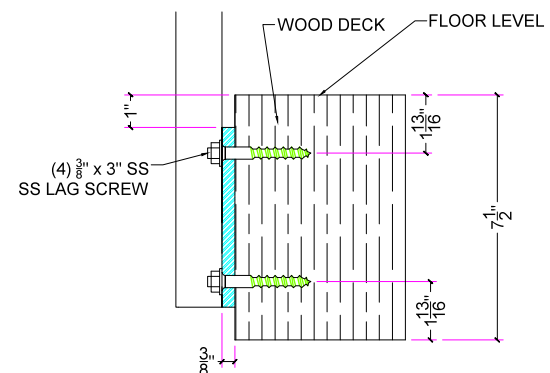

FLOOR MOUNT STRAIGHT RUN

AVAILABLE IN 36" AND 42" HEIGHT

FASCIA MOUNT STRAIGHT RUN

AVAILABLE IN 36" AND 42" HEIGHT

FLOOR MOUNT ANCHORING INTO CONCRETE AND WOOD

FRONT VIEW

TOP VIEW SQUARE

FRONT VIEW

END & MIDDLE FASCIA BRACKET ANCHORING INTO CONCRETE

TOP VIEW SQUARE

SIDE VIEW

FRONT VIEW

SIDE VIEW

OUTSIDE CORNER FASCIA BRACKET

SIDE VIEW

TOP VIEW SQUARE

WELDED STAIR MOUNTING (CHANNEL STRINGER)

WELDED STAIR MOUNTING (4" STRINGER)

TOP VIEW SQUARE

FASCIA WALL MOUNT SPECS INTO TUBE STRINGER

FRONT VIEW

TOP VIEW SQUARE