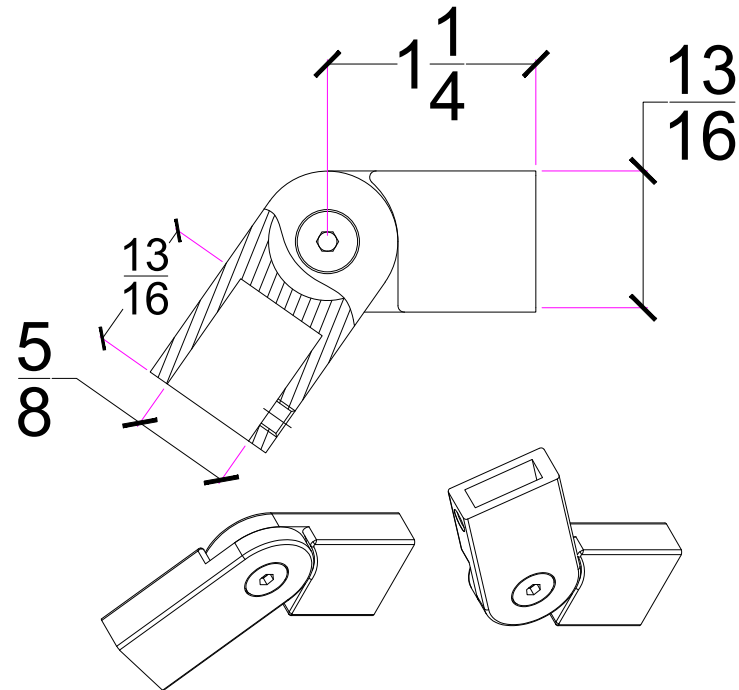

FLOOR MOUNT STRAIGHT RUN

AVAILABLE IN 36" AND 42" HEIGHT

FASCIA MOUNT STRAIGHT RUN

AVAILABLE IN 36" AND 42" HEIGHT

FLOOR MOUNT ANCHORING INTO CONCRETE AND WOOD

FRONT VIEW

TOP VIEW SQUARE

FRONT VIEW

END & MIDDLE FASCIA BRACKET ANCHORING INTO CONCRETE

TOP VIEW SQUARE

SIDE VIEW

FRONT VIEW

SIDE VIEW

OUTSIDE CORNER FASCIA BRACKET

SIDE VIEW

TOP VIEW SQUARE

WELDED STAIR MOUNTING (CHANNEL STRINGER)

WELDED STAIR MOUNTING (4" STRINGER)

TOP VIEW SQUARE

FASCIA WALL MOUNT SPECS INTO TUBE STRINGER

FRONT VIEW

TOP VIEW SQUARE