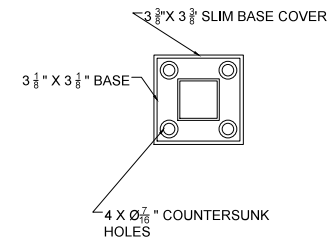

FLOOR MOUNT STRAIGHT RUN

AVAILABLE IN 36" AND 42" HEIGHT

FASCIA MOUNT STRAIGHT RUN

AVAILABLE IN 36" AND 42" HEIGHT

FLOOR MOUNT ANCHORING INTO CONCRETE AND WOOD

FRONT VIEW

TOP VIEW SQUARE

FRONT VIEW

END & MIDDLE FASCIA BRACKET ANCHORING INTO CONCRETE

TOP VIEW SQUARE

SIDE VIEW

FRONT VIEW

SIDE VIEW

OUTSIDE CORNER FASCIA BRACKET

SIDE VIEW

TOP VIEW SQUARE

WELDED STAIR MOUNTING (CHANNEL STRINGER)

WELDED STAIR MOUNTING (4" STRINGER)

TOP VIEW SQUARE

FASCIA WALL MOUNT SPECS INTO TUBE STRINGER

FRONT VIEW

TOP VIEW SQUARE