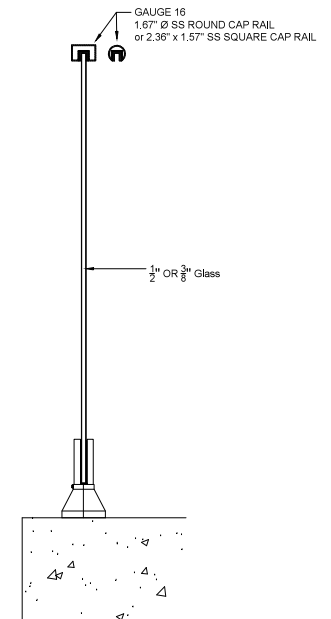

## SPIGOT SQUARE PYRAMID GLASS CLAMP

## SPIGOT SQUARE PYRAMID GLASS CLAMP WITH CAP RAIL

## SPIGOT SQUARE PYRAMID GLASS CLAMP WITH HANDRAIL ON SIDE

FLOOR MOUNT ANCHORING INTO CONCRETE

FRONT VIEW

TOP VIEW ROUND

TOP VIEW SQUARE

WELDED STAIR MOUNTING (CHANNEL STRINGER)

FRONT VIEW

WELDED STAIR MOUNTING (4" STRINGER)

FRONT VIEW