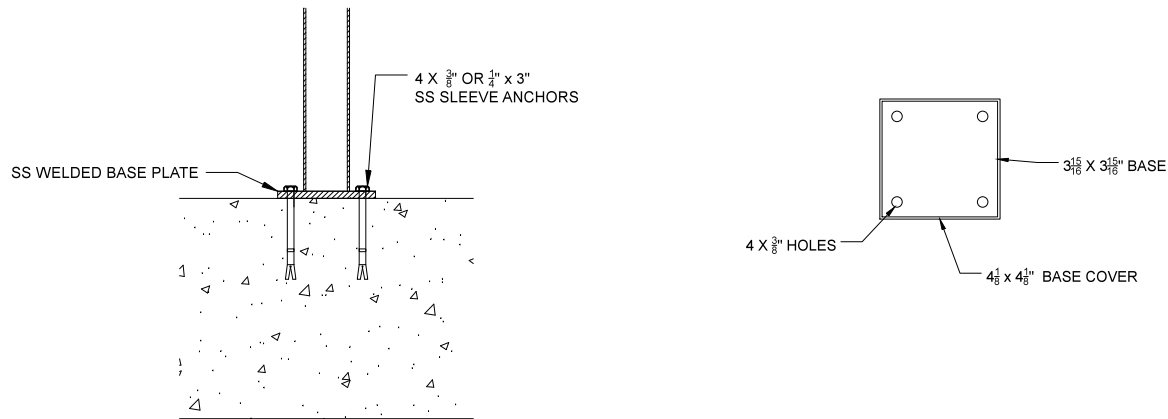

## SPIGOT SQUARE PYRAMID GLASS CLAMP WITH CAP RAIL

## SPIGOT SQUARE PYRAMID GLASS CLAMP WITH HANDRAIL ON SIDE

FLOOR MOUNT ANCHORING INTO CONCRETE

FRONT VIEW

TOP VIEW ROUND

TOP VIEW SQUARE

WELDED STAIR MOUNTING (CHANNEL STRINGER)

FRONT VIEW

WELDED STAIR MOUNTING (4" STRINGER)