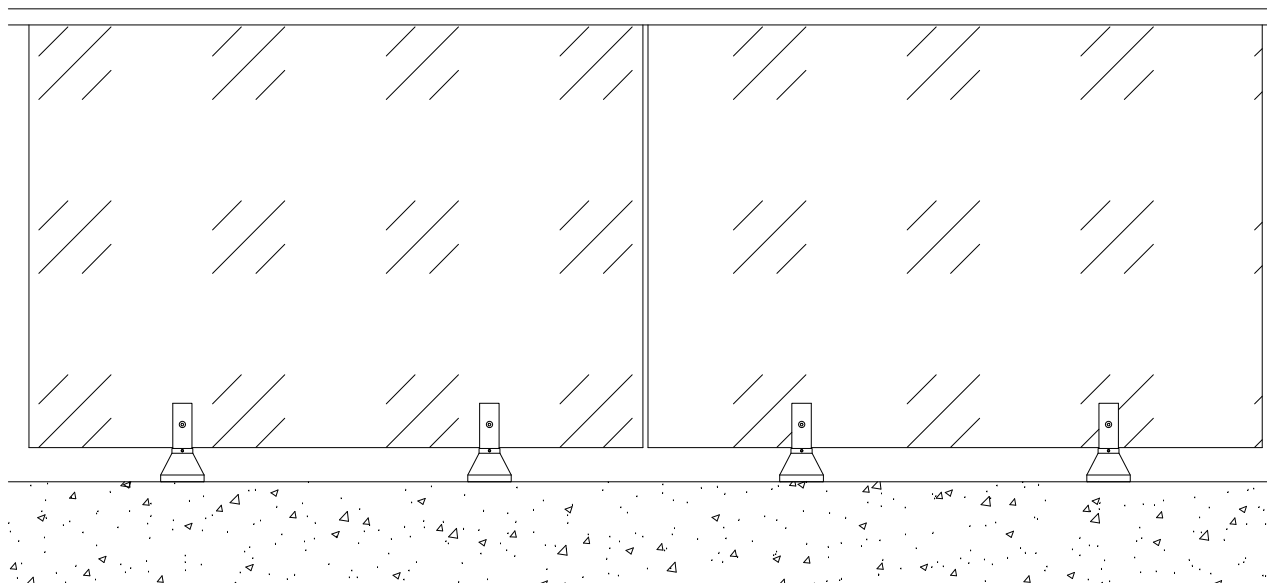

## SPIGOT SQUARE PYRAMID GLASS CLAMP

## SPIGOT SQUARE PYRAMID GLASS CLAMP WITH CAP RAIL

## SPIGOT SQUARE PYRAMID GLASS CLAMP WITH HANDRAIL ON SIDE

FLOOR MOUNT ANCHORING INTO CONCRETE

FRONT VIEW

TOP VIEW ROUND

TOP VIEW SQUARE

WELDED STAIR MOUNTING (CHANNEL STRINGER)

FRONT VIEW

WELDED STAIR MOUNTING (4" STRINGER)