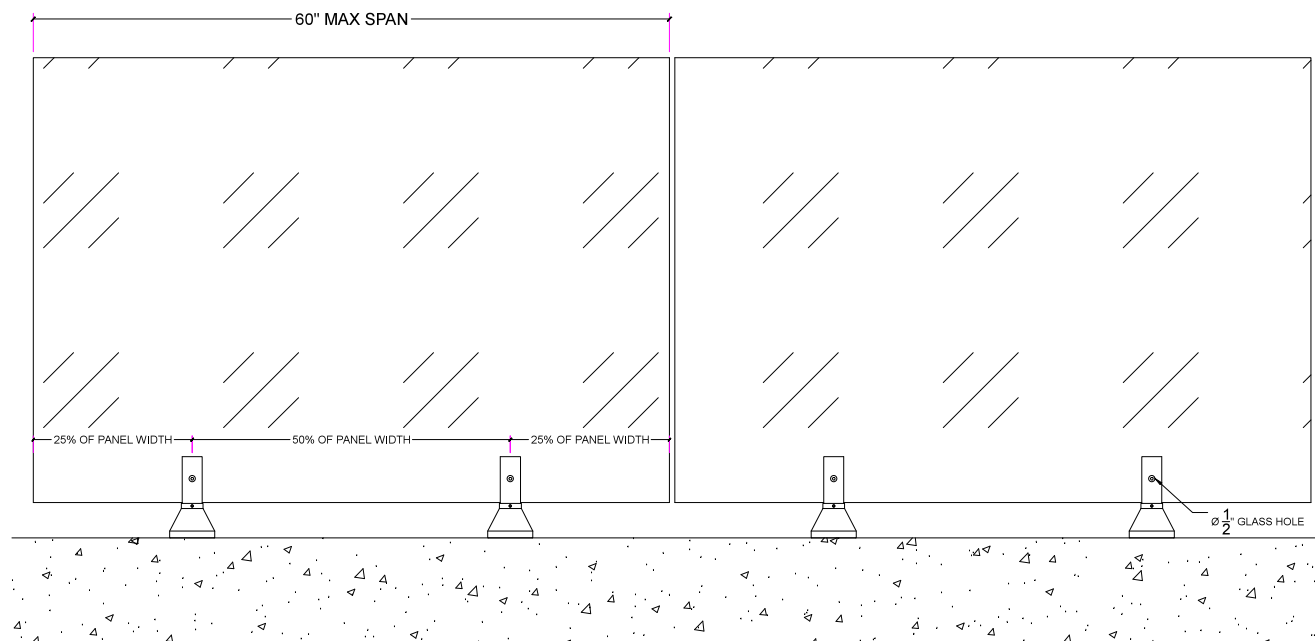

## SPIGOT SQUARE PYRAMID GLASS CLAMP

## SPIGOT SQUARE PYRAMID GLASS CLAMP WITH CAP RAIL

## SPIGOT SQUARE PYRAMID GLASS CLAMP WITH HANDRAIL ON SIDE

FLOOR MOUNT ANCHORING INTO CONCRETE

FRONT VIEW

TOP VIEW ROUND

TOP VIEW SQUARE

WELDED STAIR MOUNTING (CHANNEL STRINGER)

FRONT VIEW

WELDED STAIR MOUNTING (4" STRINGER)