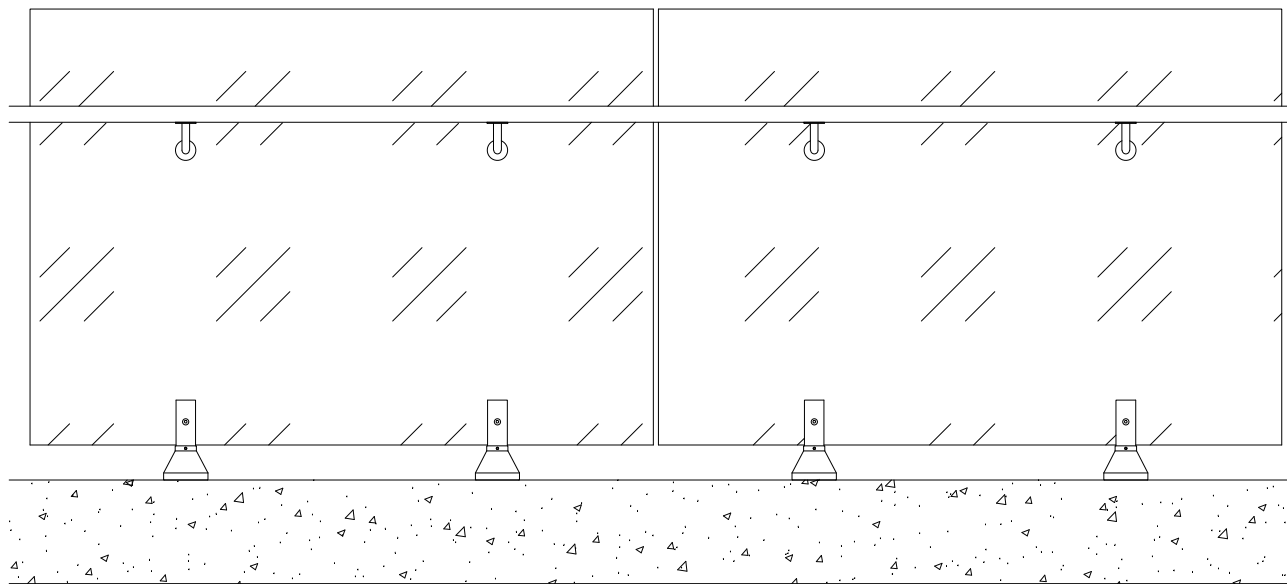

## SPIGOT SQUARE PYRAMID GLASS CLAMP

## SPIGOT SQUARE PYRAMID GLASS CLAMP WITH CAP RAIL

## SPIGOT SQUARE PYRAMID GLASS CLAMP WITH HANDRAIL ON SIDE

FLOOR MOUNT ANCHORING INTO CONCRETE

FRONT VIEW

TOP VIEW ROUND

TOP VIEW SQUARE

WELDED STAIR MOUNTING (CHANNEL STRINGER)

FRONT VIEW

WELDED STAIR MOUNTING (4" STRINGER)