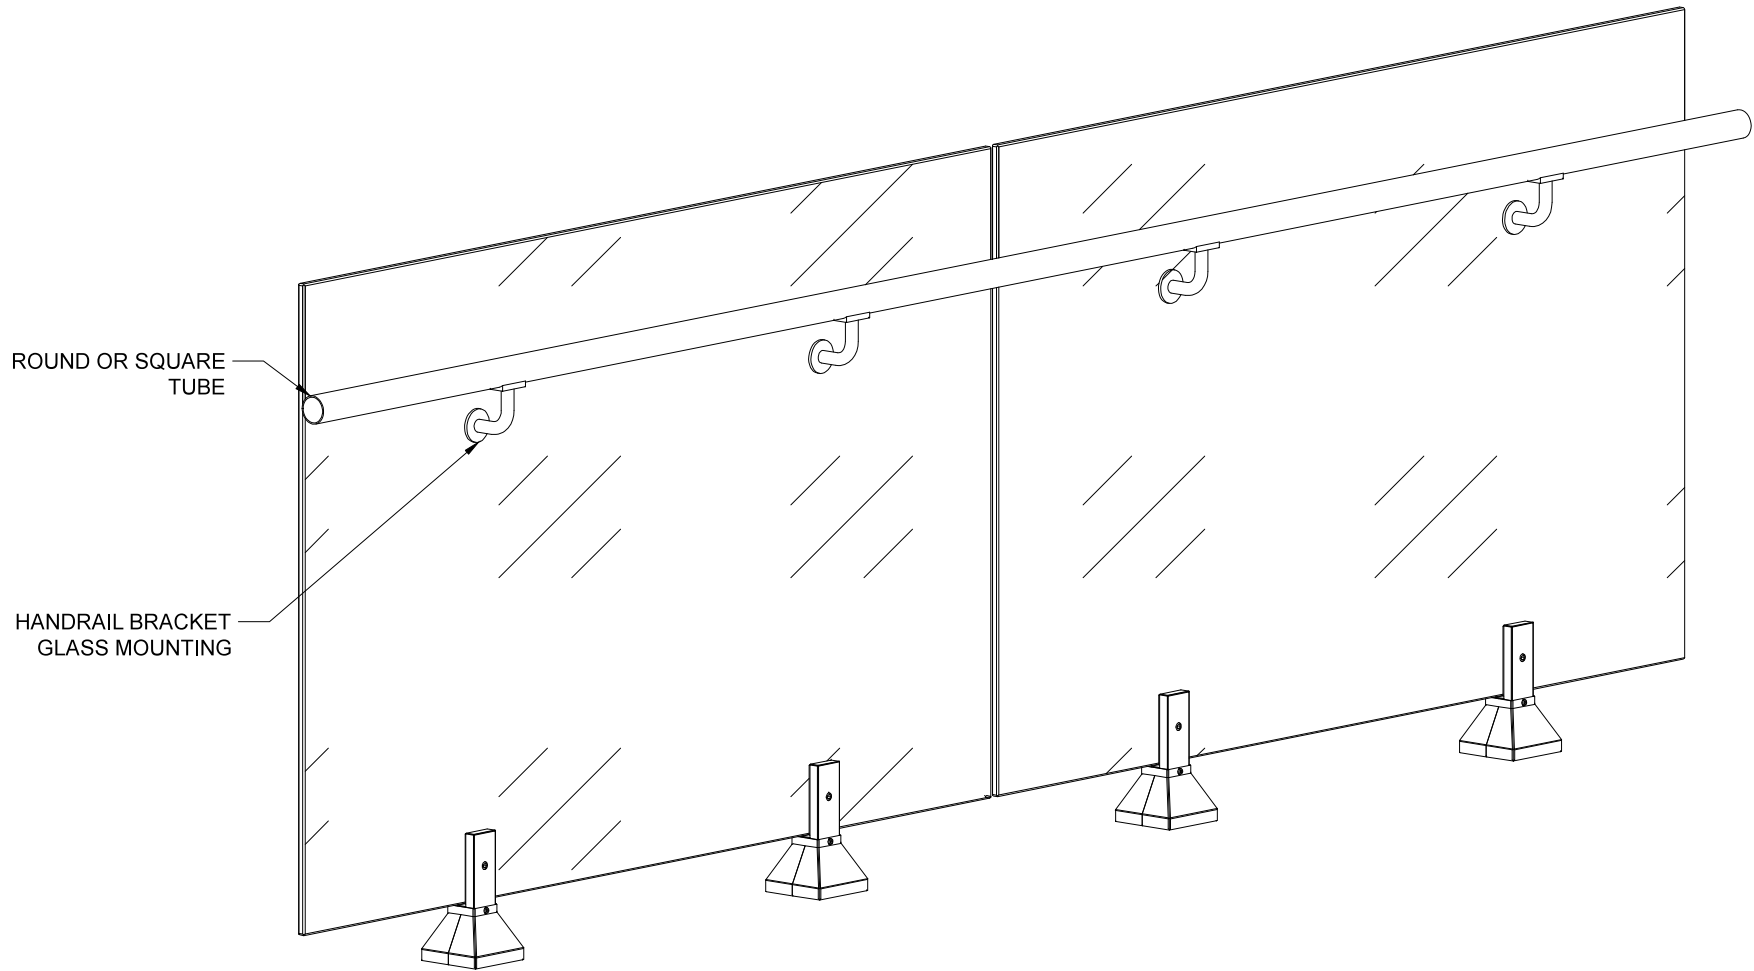

## SPIGOT SQUARE PYRAMID GLASS CLAMP

## SPIGOT SQUARE PYRAMID GLASS CLAMP WITH CAP RAIL

## SPIGOT SQUARE PYRAMID GLASS CLAMP WITH HANDRAIL ON SIDE

FLOOR MOUNT ANCHORING INTO CONCRETE

FRONT VIEW

TOP VIEW ROUND

TOP VIEW SQUARE

WELDED STAIR MOUNTING (CHANNEL STRINGER)

FRONT VIEW

WELDED STAIR MOUNTING (4" STRINGER)