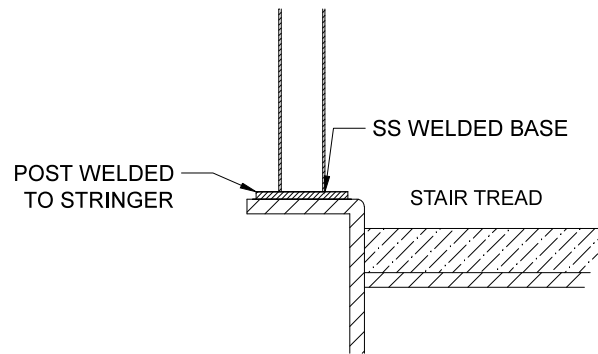

## SPIGOT SQUARE PYRAMID GLASS CLAMP WITH CAP RAIL

## SPIGOT SQUARE PYRAMID GLASS CLAMP WITH HANDRAIL ON SIDE

FLOOR MOUNT ANCHORING INTO CONCRETE

FRONT VIEW

TOP VIEW ROUND

TOP VIEW SQUARE

WELDED STAIR MOUNTING (CHANNEL STRINGER)

FRONT VIEW

WELDED STAIR MOUNTING (4" STRINGER)