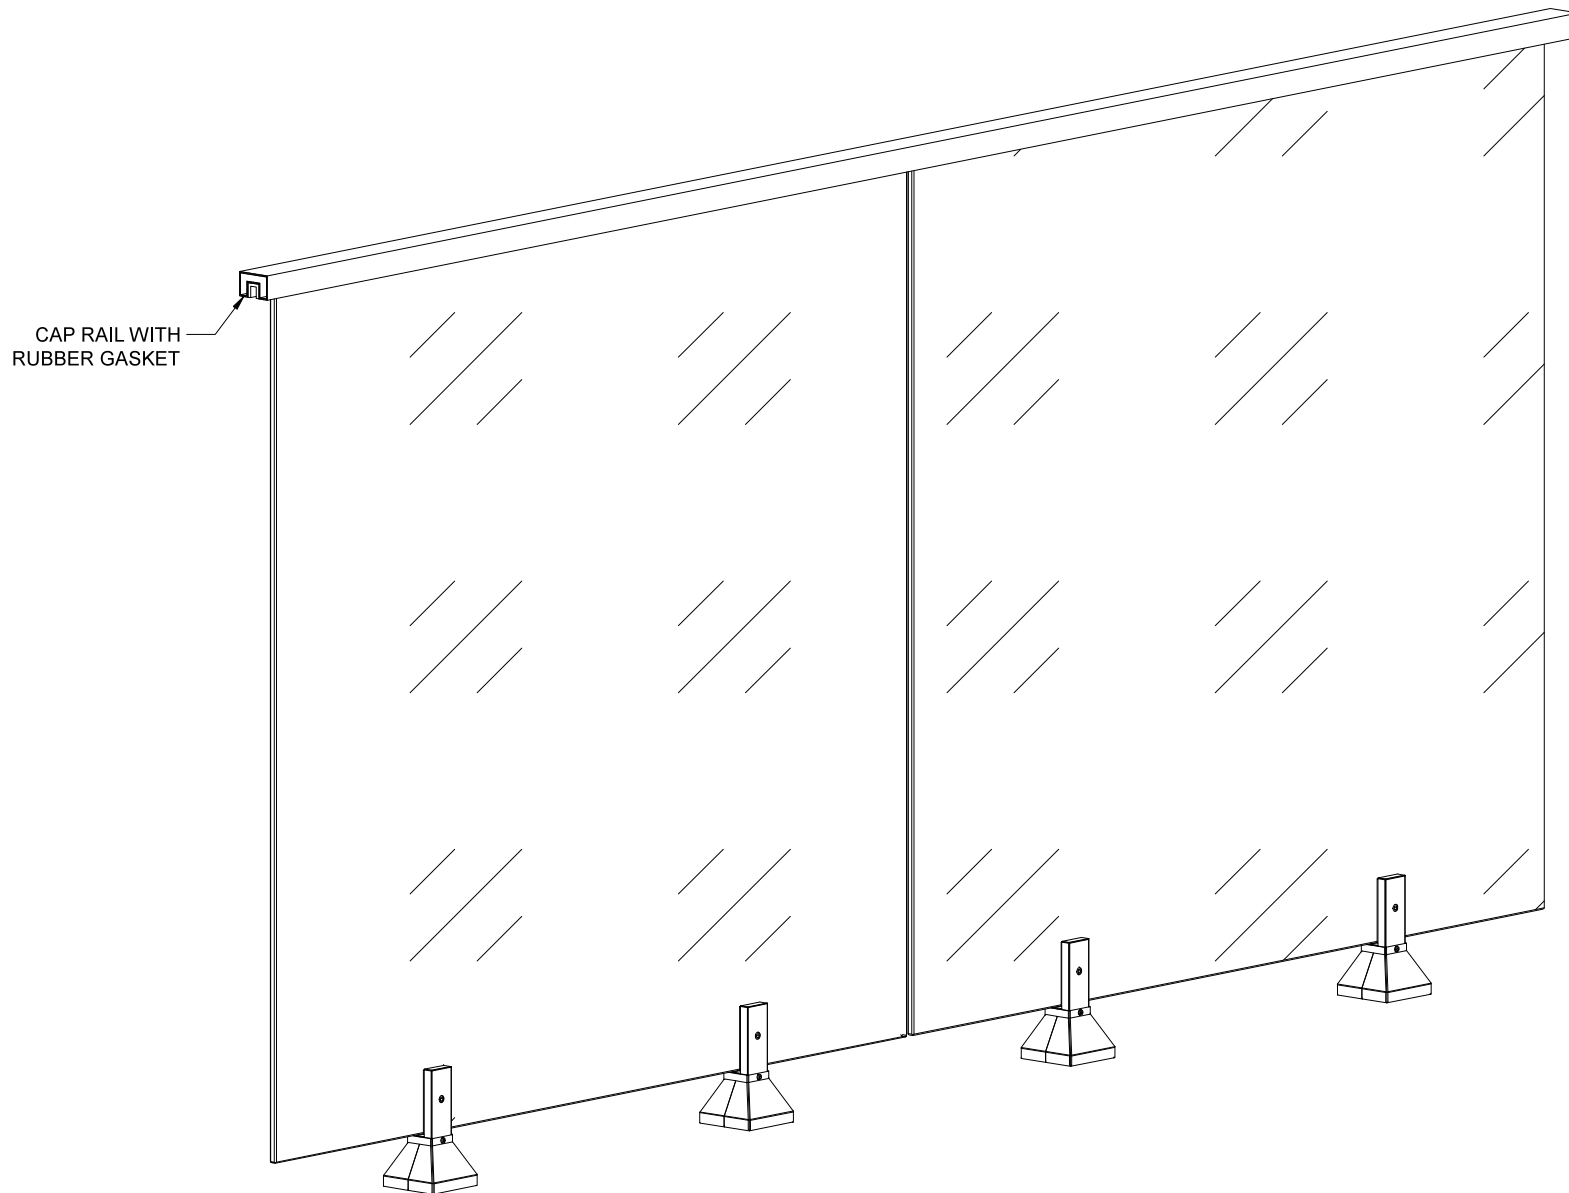

## SPIGOT SQUARE PYRAMID GLASS CLAMP

## SPIGOT SQUARE PYRAMID GLASS CLAMP WITH CAP RAIL

## SPIGOT SQUARE PYRAMID GLASS CLAMP WITH HANDRAIL ON SIDE

FLOOR MOUNT ANCHORING INTO CONCRETE

FRONT VIEW

TOP VIEW ROUND

TOP VIEW SQUARE

WELDED STAIR MOUNTING (CHANNEL STRINGER)

FRONT VIEW

WELDED STAIR MOUNTING (4" STRINGER)