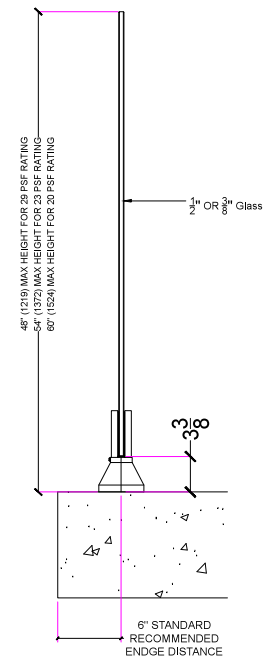

## SPIGOT SQUARE PYRAMID GLASS CLAMP

## SPIGOT SQUARE PYRAMID GLASS CLAMP WITH CAP RAIL

## SPIGOT SQUARE PYRAMID GLASS CLAMP WITH HANDRAIL ON SIDE

FLOOR MOUNT ANCHORING INTO CONCRETE

FRONT VIEW

TOP VIEW ROUND

TOP VIEW SQUARE

WELDED STAIR MOUNTING (CHANNEL STRINGER)

FRONT VIEW

WELDED STAIR MOUNTING (4" STRINGER)

FRONT VIEW