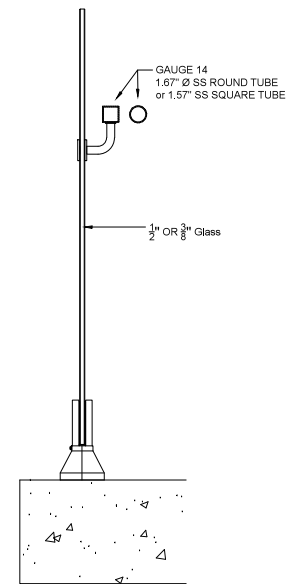

## SPIGOT SQUARE PYRAMID GLASS CLAMP

## SPIGOT SQUARE PYRAMID GLASS CLAMP WITH CAP RAIL

## SPIGOT SQUARE PYRAMID GLASS CLAMP WITH HANDRAIL ON SIDE

FLOOR MOUNT ANCHORING INTO CONCRETE

FRONT VIEW

TOP VIEW ROUND

TOP VIEW SQUARE

WELDED STAIR MOUNTING (CHANNEL STRINGER)

FRONT VIEW

WELDED STAIR MOUNTING (4" STRINGER)

FRONT VIEW